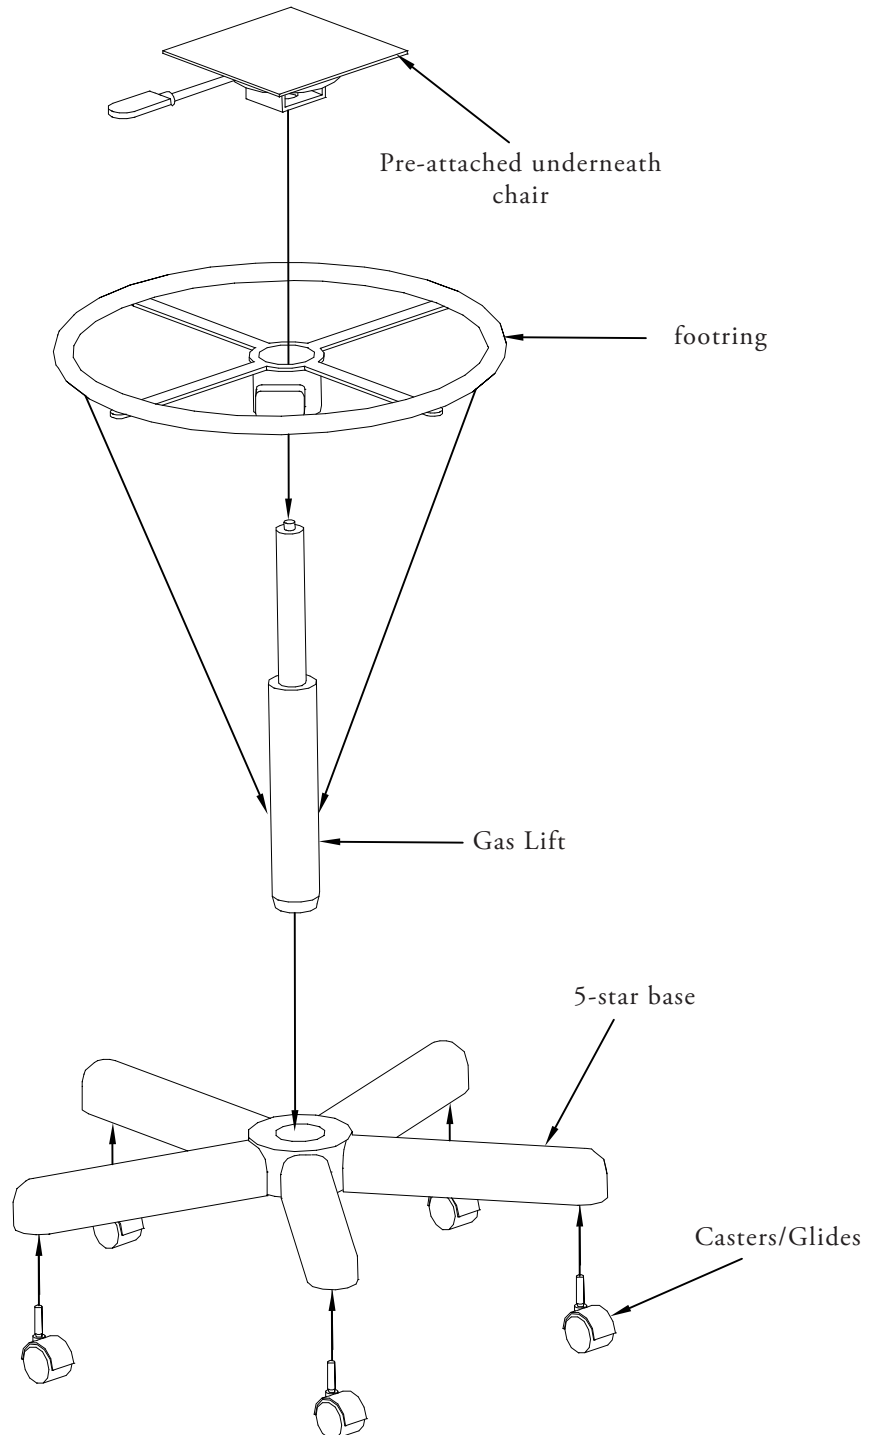

Adjustable Stool Installation Guide

If you have damaged or missing components please contact customer service.

800-328-1061

www.smithsystem.com