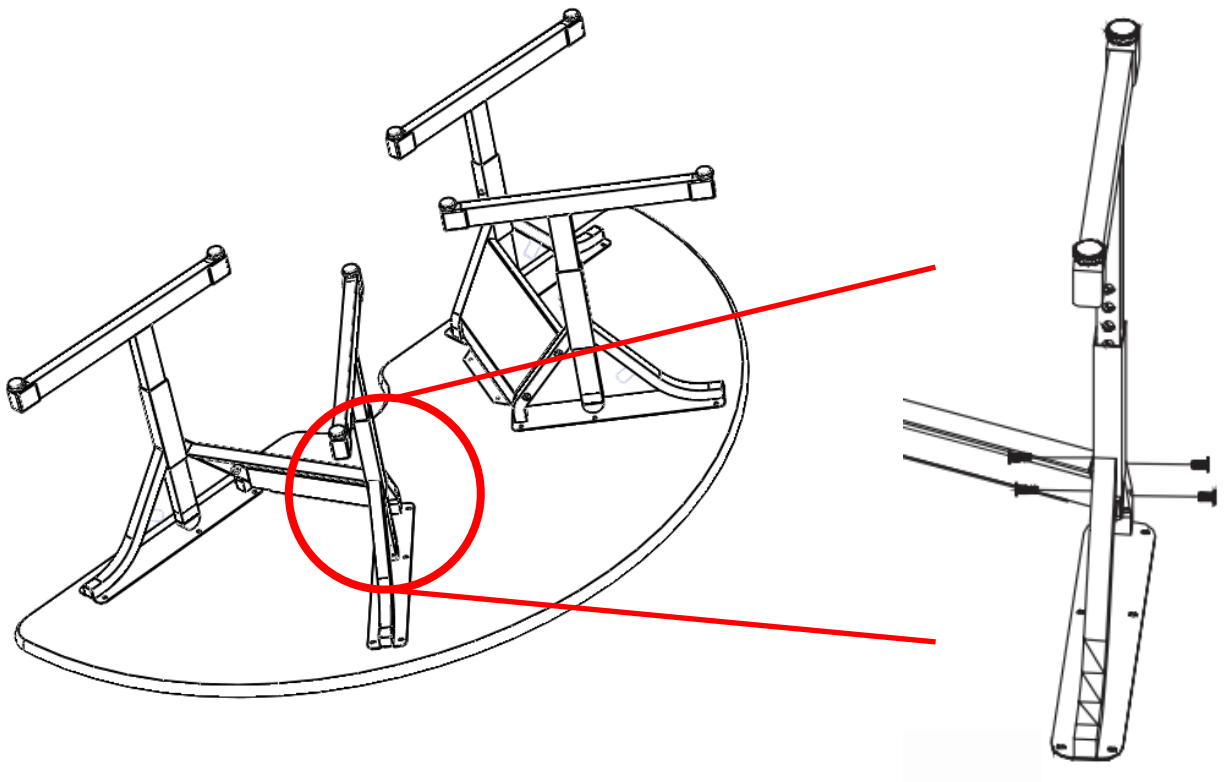

Assembly Instructions

Step 1: Place the table top on a smooth, clean surface with the bottom facing up.

Step 2: Assemble the panel with the legs using the supplied connector bolts. DO NOT TIGHTEN, LEAVE FINGER TIGHT.

Step 3: Align the assembled frame with the pilot holes on the top. Loosely attach the frame assembly to the top using the supplied #10 wood screws.

Step 4: Go back and tighten the frame assembly. Once complete, tighten the wood screw to the top.

Step 5: Using the supplied wood screws, attach the wire basket to the top. Adjust the leg height using the supplied allen wrench. With the help of another person, carefully turn the unit over and set it on its legs; unit is now ready for use.

For Assistance in assembling product, missing or damaged parts,
or to place an order, please contact customer service at 800-328-1061
You may also place your order online at
www.smithsystem.com