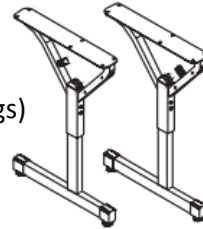

You may also place your order online at

www.smithsystem.com

Hardware and Components

#10x3/4 Wood Screw
P/N: 70054
(QTY: 64)

Modesty Panel
(QTY: 2)

3/8"-16x.625 Dog Nut Screw
P/N: 77741
(QTY: 8)

Y Leg Sets
(QTY: 2 sets of 2 legs)

3/16" Allen Wrench Short Arm
P/N: 77813
(QTY: 2)

Half Circle Table Top
(QTY: 1)

P/N: 70867 – Connector Bolt 1/4-20x23mm
P/N: 70871 – Connector Nut 1/4-20x17mm
(QTY: 8 of each)

Replacement Hardware Pack:

1. 69729-R – Y-Leg Hardware Pack (Need 2)
 - a. (4) 70870 – Connector Bolt 1/4-20x23mm
 - b. (4) 70871 – Connector Nut 1/4-20x17mm
 - c. (2) 77813 – 3/16" Allen Wrench
 - d. (17) 70054 - #10x3/4" Wood Screw