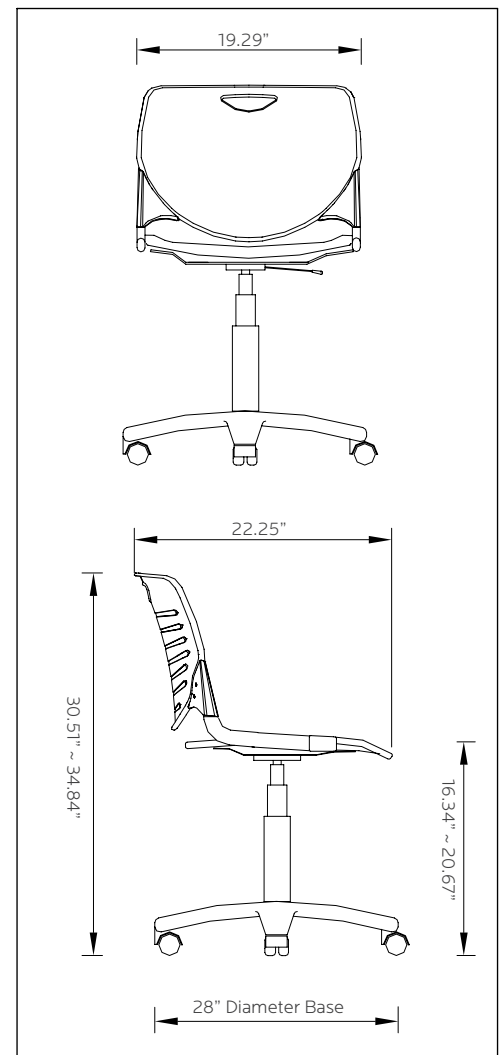

DIMENSIONS & FREIGHT:

Model	Description	D"	W"	H"	F.C.	Cube	Wt.	UPS
UXL Adjustable Chair with Polypropylene Seat								
XL031P_P_	UXL Adjustable Chair - glides	28	28	16-21	85	2.1	25	✓
XL035P_P_	UXL Adjustable Chair - casters	28	28	16-21	85	2.1	22	✓
XL031P_P_LR	UXL Adjustable w/ arms - glides	28	28	16-21	85	2.1	31	✓
XL035P_P_LR	UXL Adjustable w/ arms - casters	28	28	16-21	85	2.1	29	✓
UXL Adjustable Chair with Fabric Seat								
XL031F_P_	UXL Adjustable Chair - glides	28	28	16-21	85	2.1	23	✓
XL035F_P_	UXL Adjustable Chair - casters	28	28	16-21	85	2.1	20	✓
XL031F_P_LR	UXL Adjustable w/ arms - glides	28	28	16-21	85	2.1	29	✓
XL035F_P_LR	UXL Adjustable w/ arms - casters	28	28	16-21	85	2.1	27	✓

Complete Dimensions (Overall):

32.62"d x 19.29"w x 30.51" - 34.84"h

Seat Height = 16.34" - 20.67"

Seat Depth = 22.25"

Seat Width = 19.29"

PRODUCT SPECIFICATIONS: