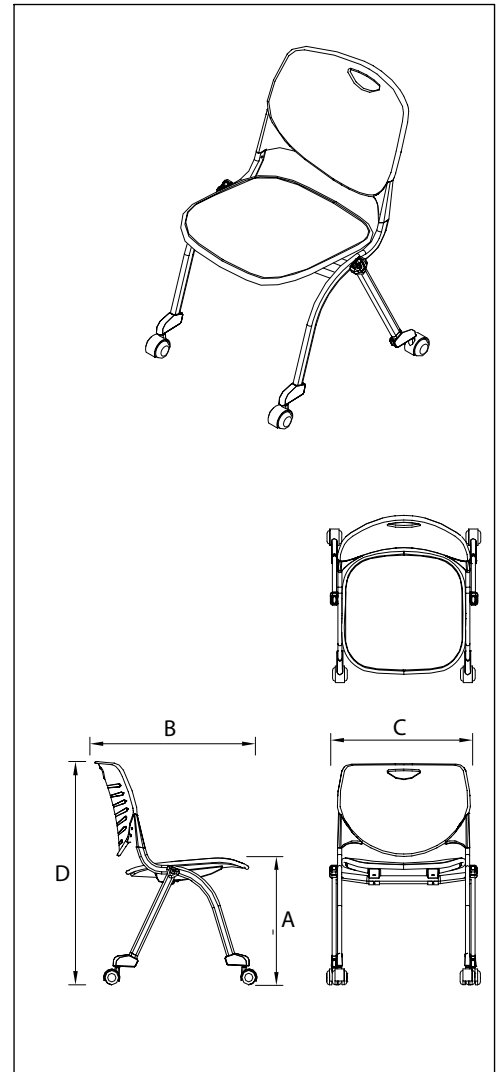

- UXL Stack Chair with Fabric Seat & Polypropylene Back (Casters)
- XL18_F_P_ 18"h Stack Chair* casters

DESIGN:

The UXL line of seating is highly customizable with 17 mix and match seat and seat back colors. The UXL Chair also has options such as casters, glides, attachable book baskets and a variety of sizing options. The UXL Chair also can be 'ganged' together with our attachable frames. For a more spacious 'ganged' option, we offer a 'Long Ganging Device' that also attaches UXL Chairs in a neat, organized row.

MATERIALS:

The Chair Frame is 0.59" x 1.18" x 0.078" thick oval shaped cold rolled steel tube and 0.75" diameter x 0.078" thick round steel tube fully welded and comes in a powder coat finish.

The Backrest and Seat are made of 100% virgin polypropylene material with high impact strength. The Backrest is supported with a metal bar insert that provides very strong support.

Durable 2" diameter casters maneuver easily on different types of surfaces.

DIMENSIONS & FREIGHT:

Model	Description	Dimensions				F.C.	Wt.	UPS
		B D"	C W"	A H"	D BACK H"			
XL18_P_P_	18"h Stack Chair	24.875	21¼	18	31½"	125	14	*
XL16_P_P_	16"h Stack Chair - 'B' shell	20.875	17¼	16	28.375"	125	13	*
XL14_P_P_	14"h Stack Chair - 'B' shell	20.875	17¼	14	26.565"	125	12	*

PRODUCT SPECIFICATIONS:

AVAILABLE COLORS:

XL18_P_P_

Choose Frame Color Choice for 1st 6 = Chocolate 7 = Platinum

Seat Color Choice for 2nd Choose 1 letter

Back Color Choice for 3rd Choose 1 letter

* Fabric Seat available in 18" high Stack Chair only.