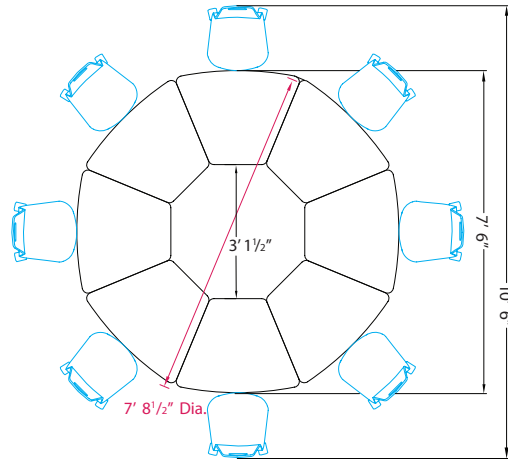

- Adjustable desk height from 24"-32" in 1" increments.
- "Y" leg shape allows easy ingress and egress for students.
- Durable desktop available in 1 1/4" or 3/4" thickness, all with a high pressure laminated surface.
- Edge moldings resist wear, choices available.
- Rugged powder coat surface on legs resists wear.

COLOR OPTIONS

FRAME COLOR CHOICE

ARC DESK STANDARD LAMINATE COLOR CHOICE

ARC DESK STANDARD EDGE COLOR CHOICE

MODEL 01350
ARC-8LS FLEX DESK, 27" X 35"

MODEL 01351
ARC-8 FLEX DESK, 22" X 35"

MODEL 01352
TWO-STUDENT ARC FLEX DESK, 24" X 64"