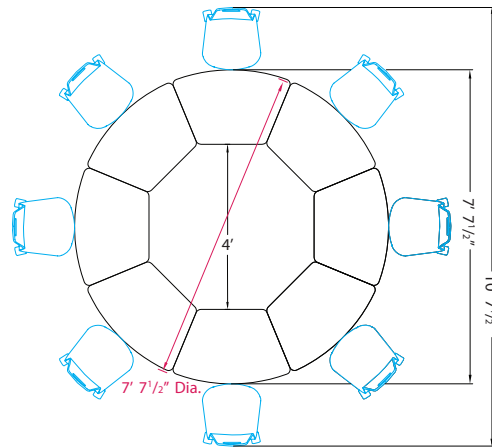

- Adjustable desk height from 24"-32" in 1" increments.
- "Y" leg shape allows easy ingress and egress for students.
- Durable desktop available in 1 1/4" or 3/4" thickness, all with a high pressure laminated surface.
- Edge moldings resist wear, choices available.
- Rugged powder coat surface on legs resists wear.

COLOR OPTIONS

FRAME COLOR CHOICE

ARC DESK STANDARD LAMINATE COLOR CHOICE

ARC DESK STANDARD EDGE COLOR CHOICE

MODEL 01350
ARC-8LS FLEX DESK, 27" X 35"

MODEL 01351
ARC-8 FLEX DESK, 22" X 35"

MODEL 01352
TWO-STUDENT ARC FLEX DESK, 24" X 64"