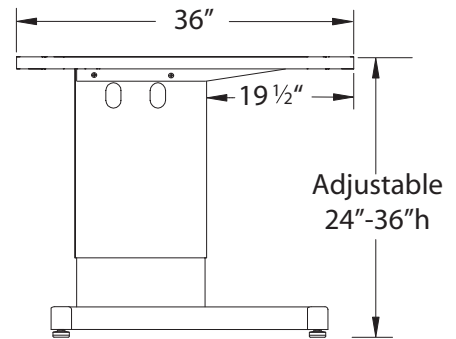

The **Legs:** Telescoping leg allows height adjustment from 24 ½" to 36 ½". 1 ½"w x 10"d double wall panel legs of 12-,14- and 18-gauge steel with rounded edges. Cable ports in upper leg for networking station to station and in lower leg for routing to floor. Base is 16-gauge steel tube 1 ¾" x 2" nylon caps to protect feet. Legs have 1" adjusting leveling glides.

The **Panel:** Modesty panel made from 18-gauge steel panel has built in raceway and cable ports in upper corners. Panel connects to work surface and legs. Acrobat workstations can go mobile with optional 3" or 4" dual wheel casters.

Dimensions

Product dimensions: 26203 = 36"d x 72"w x 24-36"h

26223 = 36"d x 60"w x 24-36"h

Carton dimensions: 26203 = 37 ⅞"d x 75"w x 3 ⅞"h

26223 = 37 ⅞"d x 75"w x 3 ⅞"h

Available Colors

Laminate Colors:

Amber Cherry, Blond Echo, Fusion Maple, Golden Oak, Grey Mesh, Grey Nebula, New Age Oak, Pewter Mesh, Tan Echo, Wild Cherry.

(Smith System is proud to offer any Wilsonart 60 Series laminate at no up charge for orders of 20 or more)

Edge Colors:

Apple, Black, Blueberry, Burgundy, Cerulean, Champagne, Charcoal, Chocolate, Clementine, Forest Green, Fuchsia, Mint, Mocha, Navy, Persian Blue, Platinum, Purple, Red, White, Yellow.

Frame Colors:

Black, Champagne, Chocolate, Platinum or Navy.

For more information call 1-800-328-1061 or email: furniture@smithsystem.com

Freight

Weight: 26203 = 155 lbs.

26223 = 139 lbs.

Freight Class: 70

Product is NOT UPSable