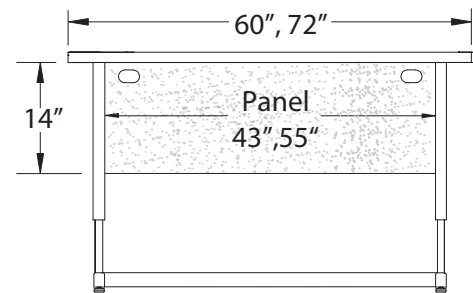

The **Legs:** Telescoping leg allows height adjustment from 24 ½" to 36 ½". 1 ½"w x 10"d double wall panel legs of 12-,14- and 18-gauge steel with rounded edges. Cable ports in upper leg for networking station to station and in lower leg for routing to floor. Base is 16-gauge steel tube 1 ¾" x 2" nylon caps to protect feet. Legs have 1" adjusting leveling glides.

The **Panel:** Modesty panel made from 18-gauge steel panel has built in raceway and cable ports in upper corners. Panel connects to work surface and legs. Acrobat workstations can go mobile with optional 3" or 4" dual wheel casters.

Dimensions

Product dimensions: 26203 = 36"d x 72"w x 24-36"h

26223 = 36"d x 60"w x 24-36"h

Carton dimensions: 26203 = 37 ⅞"d x 75"w x 3 ⅞"h

26223 = 37 ⅞"d x 75"w x 3 ⅞"h

Available Colors

Laminate Colors:

Amber Cherry, Blond Echo, Fusion Maple, Golden Oak, Grey Mesh, Grey Nebula, New Age Oak, Pewter Mesh, Tan Echo, Wild Cherry.

(Smith System is proud to offer any Wilsonart 60 Series laminate at no up charge for orders of 20 or more)

Edge Colors:

Apple, Black, Blueberry, Burgundy, Cerulean, Champagne, Charcoal, Chocolate, Clementine, Forest Green, Fuchsia, Mint, Mocha, Navy, Persian Blue, Platinum, Purple, Red, White, Yellow.

Frame Colors:

Black, Champagne, Chocolate, Platinum or Navy.

For more information call 1-800-328-1061 or email: furniture@smithsystem.com

Freight

Weight: 26203 = 155 lbs.

26223 = 139 lbs.

Freight Class: 70

Product is NOT UPSable