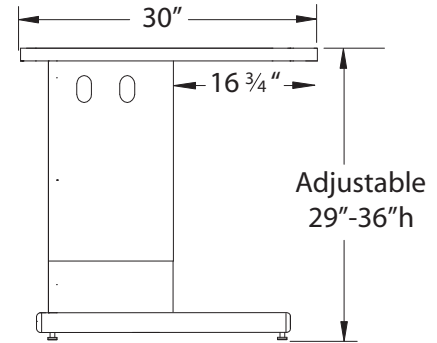

The **LEGS**: Telescoping leg allows height adjustment from 29½" to 36½". 1½" x 10"d double wall panel legs of 12-, 14- and 18-gauge steel with rounded edges. Cable ports in upper leg for networking station to station and in lower leg for routing to floor. Base is 16 gauge steel tube 1¾" x 2" with nylon end caps to protect feet. Legs have 1" adjusting leveling glides.

The **PANEL**: Modesty panel consists of ¾" 45lb. density particle board core with a matching pattern .030 high-pressure laminated front and back. The edge of the panel is finished with a matching .020 PVC edge band.

Dimensions

Product dimensions: 26667 = 30"d x 36"w x 29"-36"h
26668 = 30"d x 48"w x 29"-36"h
26669 = 30"d x 60"w x 29"-36"h
26675 = 30"d x 72"w x 29"-36"h

Carton dimensions: 26667 = 33"d x 40"w x 4"h
26668 = 33"d x 52"w x 4"h
26669 = 33"d x 64"w x 4"h
26675 = 33"d x 76"w x 4"h

Available Colors

Laminate Colors:

Amber Cherry, Blond Echo, Fusion Maple, Golden Oak, Grey Mesh, Grey Nebula, New Age Oak, Pewter Mesh, Tan Echo, Wild Cherry.

(Smith System is proud to offer any Wilsonart 60 Series laminate at no up charge for orders of 20 or more)

Edge Colors:

Apple, Black, Blueberry, Burgundy, Cerulean, Champagne, Charcoal, Chocolate, Clementine, Forest Green, Fuchsia, Mint, Mocha, Navy, Persian Blue, Platinum, Purple, Red, White, Yellow.

Frame Colors:

Black, Champagne, Chocolate, Platinum or Navy.

For more information call 1-800-328-1061 or email: furniture@smithsystem.com

Freight

Weight: 26667 = 128 lbs.
26668 = 137 lbs.
26669 = 155 lbs.
26675 = 188 lbs.

Freight Class: 70

Product is NOT UPSable (Ships in two boxes)