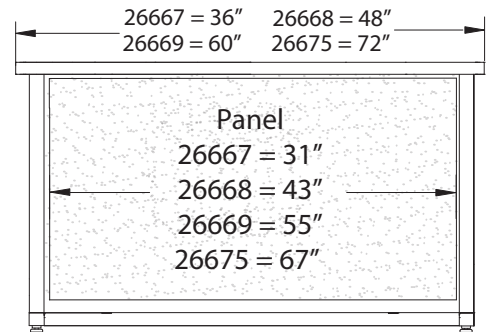

The **LEGS**: Telescoping leg allows height adjustment from 29½" to 36½". 1½" x 10"d double wall panel legs of 12-, 14- and 18-gauge steel with rounded edges. Cable ports in upper leg for networking station to station and in lower leg for routing to floor. Base is 16 gauge steel tube 1¾" x 2" with nylon end caps to protect feet. Legs have 1" adjusting leveling glides.

The **PANEL**: Modesty panel consists of ¾" 45lb. density particle board core with a matching pattern .030 high-pressure laminated front and back. The edge of the panel is finished with a matching .020 PVC edge band.

Dimensions

Product dimensions: 26667 = 30"d x 36"w x 29"-36"h
26668 = 30"d x 48"w x 29"-36"h
26669 = 30"d x 60"w x 29"-36"h
26675 = 30"d x 72"w x 29"-36"h

Carton dimensions: 26667 = 33"d x 40"w x 4"h
26668 = 33"d x 52"w x 4"h
26669 = 33"d x 64"w x 4"h
26675 = 33"d x 76"w x 4"h

Available Colors

Laminate Colors:

Amber Cherry, Blond Echo, Fusion Maple, Golden Oak, Grey Mesh, Grey Nebula, New Age Oak, Pewter Mesh, Tan Echo, Wild Cherry.

(Smith System is proud to offer any Wilsonart 60 Series laminate at no up charge for orders of 20 or more)

Edge Colors:

Apple, Black, Blueberry, Burgundy, Cerulean, Champagne, Charcoal, Chocolate, Clementine, Forest Green, Fuchsia, Mint, Mocha, Navy, Persian Blue, Platinum, Purple, Red, White, Yellow.

Frame Colors:

Black, Champagne, Chocolate, Platinum or Navy.

For more information call 1-800-328-1061 or email: furniture@smithsystem.com

Freight

Weight: 26667 = 128 lbs.
26668 = 137 lbs.
26669 = 155 lbs.
26675 = 188 lbs.

Freight Class: 70

Product is NOT UPSable (Ships in two boxes)