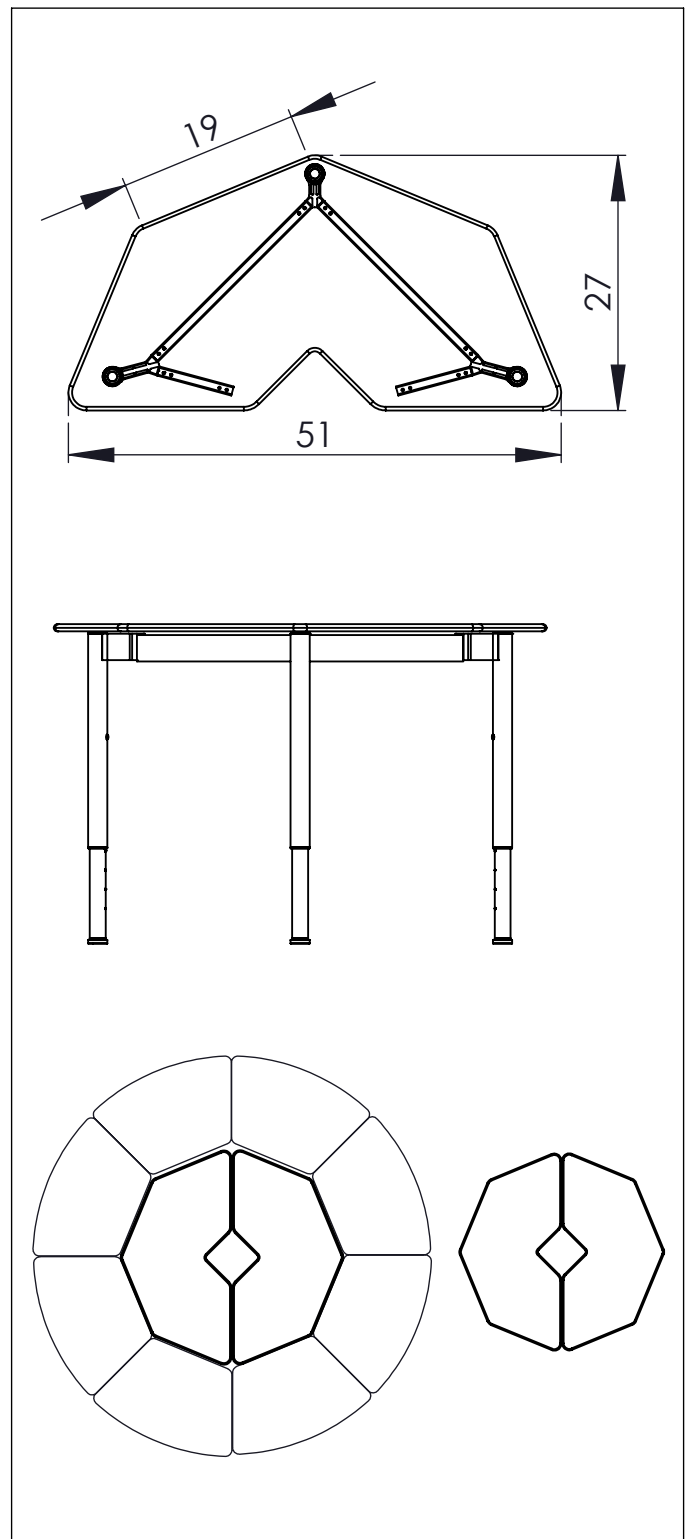

ARC 8 FILLER TABLE

Model No. XL48FT

This unique table can be utilized alone or in a pair nested around our I-O Post #17090. It also provides additional work space when used as a filler for our Arc-8 desks #01351.

Material

The 3/4" thick *work surface* consists of a 45 lb density particle board core with a 0.030" high pressure laminated surface and a 0.020" melamine backer sheet. The edge of the work surface features 3/4" bumper edge molding that is mechanically fastened to the underside of the work surface every 6" - 8" to assure a long lasting fit. The *aluminum frame* is attached to the top with #10 x 5/8" screws. The legs then fasten into the frame with two bolts at each corner.

Designators	Description
None	1 1/4" Top + Bumper T-Mold
"H"	1 1/4" Top + 3 mm T-Mold
"G"	3/4" Top + 3 mm T-Mold
"V"	3/4" Top + Bullet T-Mold

Dimensions

Box: 31" x 62" x 3"

Freight

Weight: 45 lbs.
Freight Class: 70

Available Colors

Frame: Platinum & Chocolate

*Arc Desk Frame: Black, Champagne, Navy, & Platinum

(FL)	Straight Fixed-height leg
w/glide	29.5"h (std, no upcharge)
(FC)	Straight Fixed-height leg
w/caster	29.5"h
(AL)	Push-button Adjustable-height leg
w/glide	27"-33"h
(AC)	Push-button Adjustable-height leg
w/caster	27"-33"h
(SL)	Push-button Adjustable-height leg
w/glide	24"-29"h
(SC)	Push-button Adjustable-height leg
w/caster	24"-29"h
(TG)	Tapered Fixed-height leg
w/glide	29.5"h
(TL)	Tapered Fixed-height leg
w/caster	29.5"h

For more information, call 1.800.328.1061
or email furniture@smithsystem.com

Laminate Colors:

Amber Cherry, Blond Echo, Fusion Maple, Cherry, Golden Oak, Grey Mesh, Grey-Nebula, New Age Oak, Pewter Mesh, Tan Echo.

(Smith System is proud to offer any Wilsonart 60 Series laminate at no up charge for orders of 20 or more)

Edge Colors:

Apple, Blueberry, Black, Burgundy, Cerulean, Champagne, Charcoal, Chocolate, Clementine, Forest Green, Fuchsia, Mocha, Mint, Navy, Persian Blue, Platinum, Purple, Red, White, Yellow.