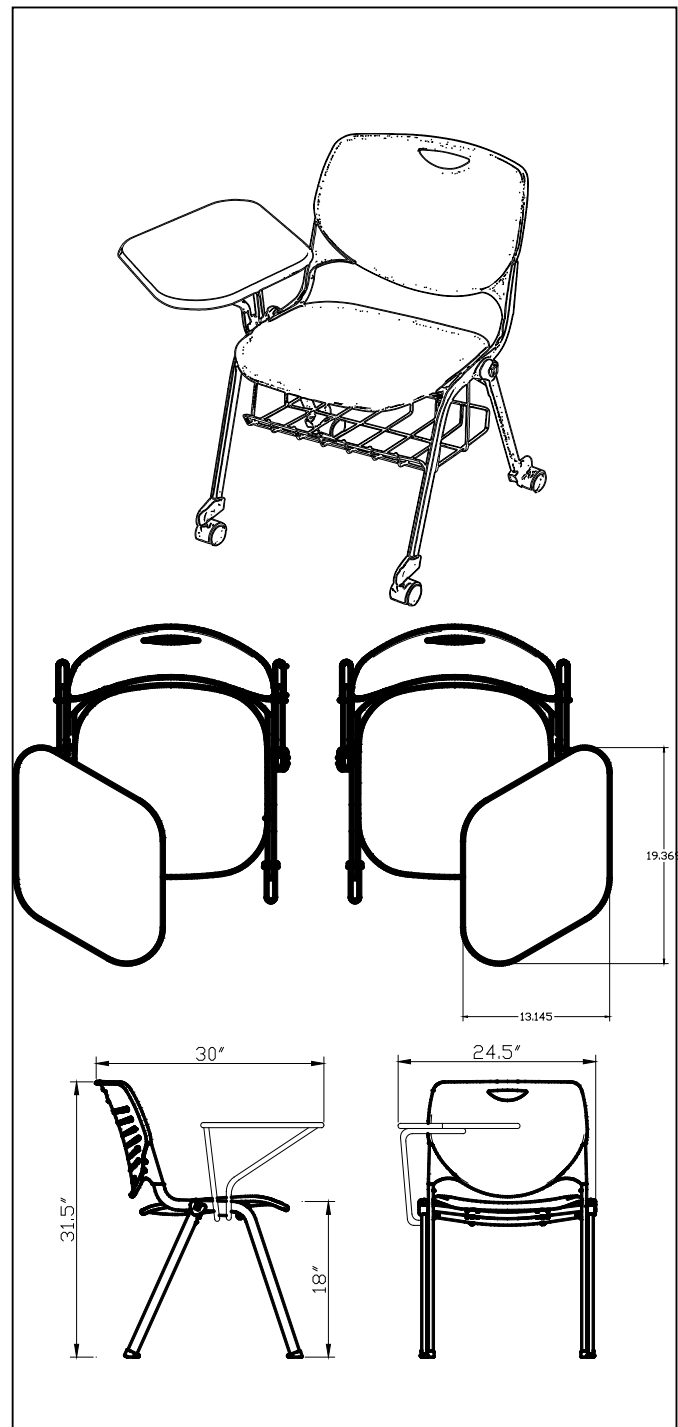

Available in Left or Right hand configurations.

Dimensions

UXL Stack chair with tablet arm =
30"D" x 24.8"W x 31.5"H

Freight

24.4 lbs – UXL chair with Rhombus-tablet arm
11.4 lbs – Rhombus tablet

PART NUMBERS:

XL183P_P_ND_____ (RT HAND, GLIDES)

XL183P_P_DN_____ (LT HAND, GLIDES)

XL187P_P_ND_____ (RT HAND, CASTERS)

XL187P_P_DN_____ (LT HAND, CASTERS)

-SEAT COLOR CHOICE FOR 1ST _

-SEAT BACK COLOR CHOICE FOR 2ND _

-TABLET LAMINATE COLOR CHOICE FOR 3RD, 4TH &5TH ____

-TABLET EDGE COLOR CHOICE FOR 6TH _

Available Colors

CHOOSE SEAT & BACK COLOR:

APPLE (A), BLACK (B), BLUEBERRY (C), BURGUNDY (D), CERULEAN (S), CHOCOLATE (Q), CLEMENTINE (E), FOREST GREEN (F), FUCHSIA (G), MINT (H), MOCHA (T), NAVY (I), PERSIAN BLUE (J), PURPLE (K), RED (L), WHITE (M) OR YELLOW(N).

CHOOSE P-TABLET LAMINATE COLOR:

AMBER CHERRY (AMC), BLOND ECHO (BEC), CHERRY (CHE), GREY MESH (GME), GREY NEBULA (GNB), GOLDEN OAK (GOK), MAPLE (MAP), NEW AGE OAK (NAO), PEWTER MESH (PME), TAN ECHO (TEC).

CHOOSE TABLET EDGE COLOR:

APPLE (A), BLACK (B), BLUEBERRY (C), BURGUNDY (D), CERULEAN (S), CHOCOLATE (Q), CLEMENTINE (E), FOREST GREEN (F), FUCHSIA (G), MINT (H), MOCHA (T), NAVY (I), PERSIAN BLUE (J), PURPLE (K), RED (L), WHITE (M) OR YELLOW (N).

*(Bookbasket #77930 PLT is an add-on option).