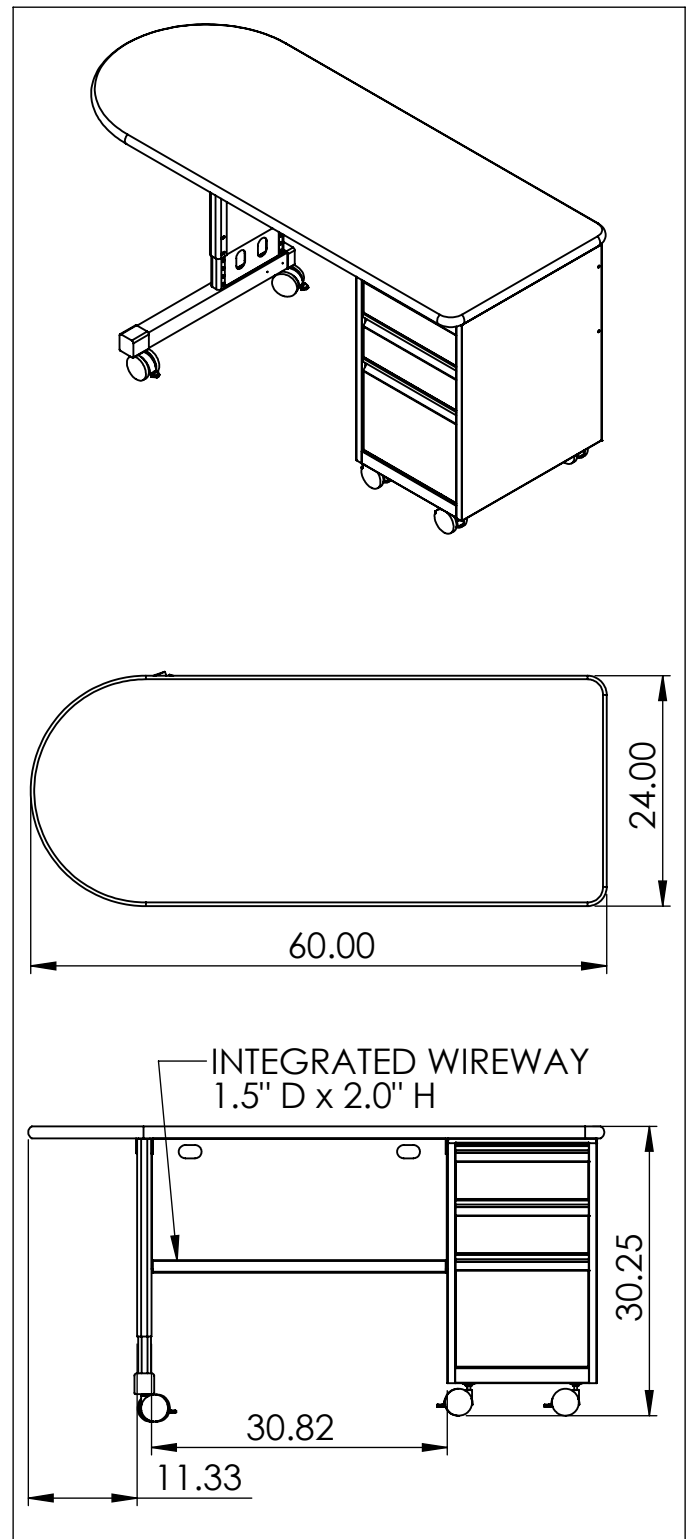

CASCADE TEACHER DESK BULLET TOP - SINGLE CABINET RIGHT HAND MODEL #26161

The cascade teacher desk offers a stable and versatile workspace with integrated wireway, modesty panel and great ingress/egress.

Material

The top is made of 1-1/4" thick particle board core with 0.030" high pressure laminated surface and a .020" backer with bumper edge that is mechanically fastened every 6 to 8 inches. The pedestal is constructed of fully welded 20 gauge steel components and comes standard with 3" plate casters. Each plate caster takes 4 machine screws to fasten to the ped. The box-box-file has drawers on ball bearing slides and a lock for security. The leg is 1-5/8" x 10" double wall panel of 12-, 14- and 18-gauge steel with rounded edges and a 16-gauge steel tube 1-3/4"x 2" base. The 18-gauge steel modesty panel is mechanically fastened to the pedestal and to the laminated top.

Optional Accessories

- -17342 Center Drawer
- -17352 Flat Panel Monitor Mount
- -00471 Dual Surface Desktop Lectern
- -17620 Keyboard Tray

Overall Dimensions

24" X 60" X 30.25"

Freight

Weight 130 lbs.
Freight Class: 70

Box Dimensions

Box 1: 63" x 25" x 3"
Box 2: 26" x 21" x 32"

Available Colors

Frame: Platinum

For more information, call 1.800.328.1061
or email furniture@smithsystem.com

Laminate Colors:

Amber Cherry, Blond Echo, Fusion Maple, Golden Oak, Grey Mesh, Grey Nebula, New Age Oak, Pewter Mesh, Tan Echo, Wild Cherry.
(Smith System is proud to offer any Wilsonart 60 Series laminate at no up charge for orders of 20 or more)

Edge Colors:

Apple, Black, Blueberry, Burgundy, Cerulean, Champagne, Charcoal, Chocolate, Clementine, Forest Green, Fuchsia, Mint, Mocha, Navy, Persian Blue, Platinum, Purple, Red, White, Yellow.