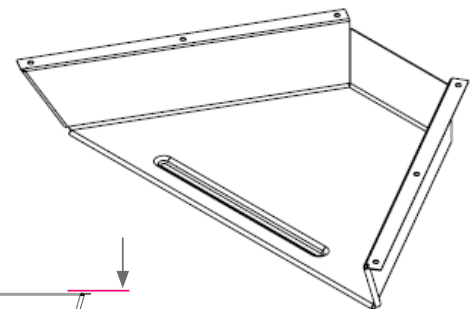

solid steel bookbox

model #: 17015

Huddle-6 Student Desk, Model 01265. Shown with optional Steel Bookbox, Model #17015

OVERVIEW:

The Smith System solid steel bookbox is an easy way to add storage space for books, supplies, even laptops, to many student desks. The bookbox is available in a durable black or platinum powder coat paint finish.

All welded **18-gauge steel** construction provides sturdy support for books and supplies under the work surface. The solid steel box attaches with 4 screws on the underside of applicable Smith System™ student desks.

DIMENSIONS:

MODEL #	D"	W"	H"	F.C.	CUBE	WEIGHT
17015	13"	22"	4"	70	0.5	6 lbs.
carton	22"	22"	9"	shipping weight 8 lbs.		

bookbox COMPATABILITY

HUDDLE SERIES

Huddle - 6	#01265
------------	--------

*only Huddle - 6 #01265