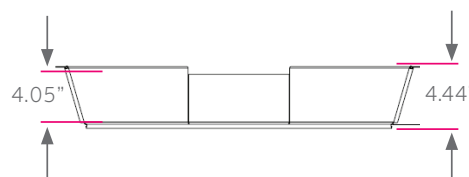

solid steel bookbox

model #: 17015

Huddle-6 Student Desk, Model 01265. Shown with optional Steel Bookbox, Model #17015

OVERVIEW:

The Smith System solid steel bookbox is an easy way to add storage space for books, supplies, even laptops, to many student desks. The bookbox is available in a durable black or platinum powder coat paint finish.

All welded **18-gauge steel** construction provides sturdy support for books and supplies under the work surface. The solid steel box attaches with 4 screws on the underside of applicable Smith System™ student desks.

DIMENSIONS:

MODEL #	D"	W"	H"	F.C.	CUBE	WEIGHT
17015	13"	22"	4"	70	0.5	6 lbs.
carton	22"	22"	9"	shipping weight 8 lbs.		

bookbox COMPATABILITY

HUDDLE SERIES

Huddle - 6	#01265
------------	--------

*only Huddle - 6 #01265