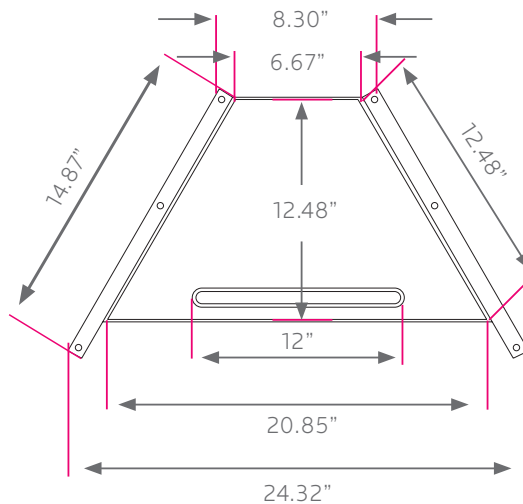

solid steel bookbox

model #: 17015

Huddle-6 Student Desk, Model 01265. Shown with optional Steel Bookbox, Model #17015

OVERVIEW:

The Smith System solid steel bookbox is an easy way to add storage space for books, supplies, even laptops, to many student desks. The bookbox is available in a durable black or platinum powder coat paint finish.

All welded **18-gauge steel** construction provides sturdy support for books and supplies under the work surface. The solid steel box attaches with 4 screws on the underside of applicable Smith System™ student desks.

DIMENSIONS:

MODEL #	D"	W"	H"	F.C.	CUBE	WEIGHT
17015	13"	22"	4"	70	0.5	6 lbs.
carton	22"	22"	9"	shipping weight 8 lbs.		

bookbox COMPATABILITY

HUDDLE SERIES

Huddle - 6	#01265
------------	--------

*only Huddle - 6 #01265