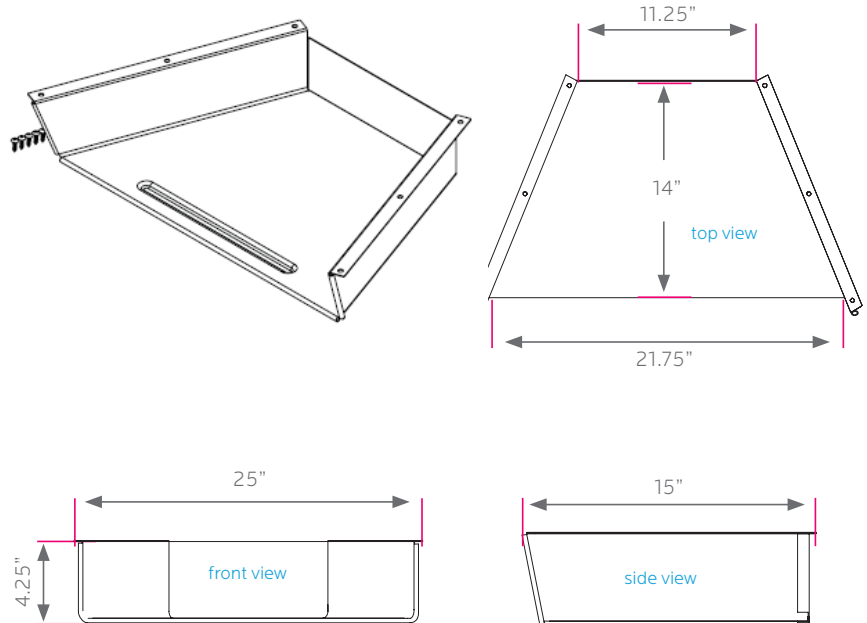

# solid steel bookbox

model #: 17016

*Arc-8 Student Desk, Model 01351.  
Shown with optional Steel Bookbox,  
Model #17016*

## OVERVIEW:

The Smith System solid steel bookbox is an easy way to add storage space for books, supplies, even laptops, to many student desks. The bookbox is available in a durable black or platinum powder coat paint finish.

All welded **18-gauge steel** construction provides sturdy support for books and supplies under the work surface. The solid steel box attaches with 4 screws on the underside of applicable Smith System™ student desks.

## DIMENSIONS:

MODEL #	D"	W"	H"	F.C.	CUBE	WEIGHT
17016	14"	25"	4.25"	70	0.5	6 lbs.
carton	20.5"	27.75"	7"	shipping weight 8 lbs.		