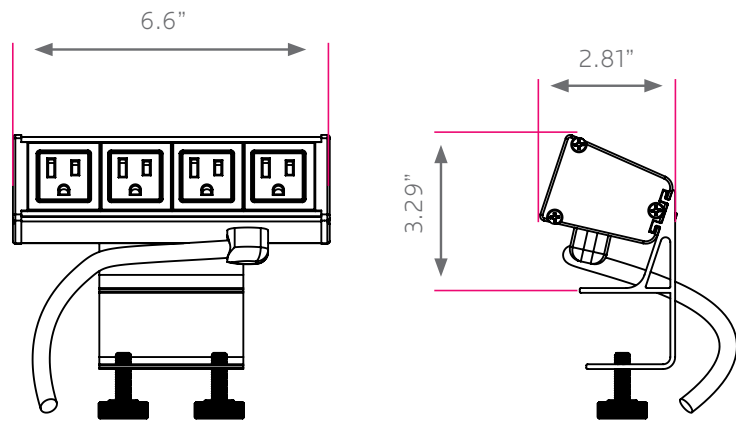

## DIMENSIONS:

MODEL #	D"	W"	H"	F.C.	CUBE	WEIGHT
17107	2.8"	6.6"	3.3"	70	1.0	4 lbs.

The power center's clamps adjust to accommodate a variety of desktop thicknesses from 3/4" thick up to 1 1/2" thickness. (7/16" to 1 1/2" thickness).

The power unit includes a 15A circuit breaker with a 15ft power cord.