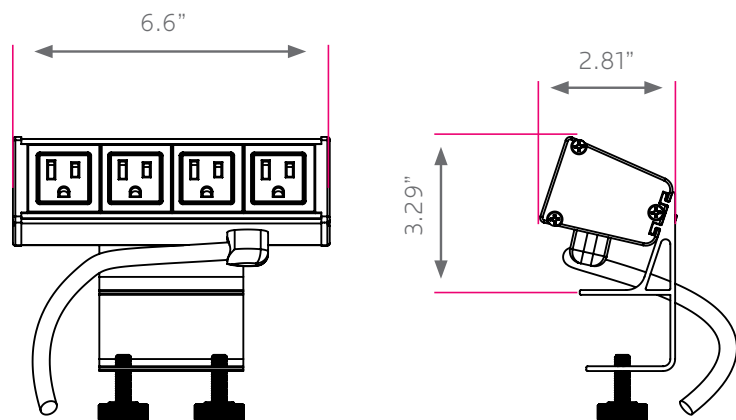

4-plug power socket

model #: 17107

4 simplex power plugs.
15 ft. cord.

OVERVIEW:

Introducing an edgy solution to desktop power needs that takes you where you want to go, even if it's just from one room to the next. Model #17107 includes four UL listed simplex power outlets. These portable convenience outlets bring new flexibility to desktop power because they don't require a cutout in your work surface.

The power center's clamps adjust to accommodate a variety of desktop thicknesses from 3/4" thick up to 1 1/2" thickness. (7/16" to 1 1/2" thickness).

The power unit includes a 15A circuit breaker with a 15ft power cord.

DIMENSIONS:

MODEL #	D"	W"	H"	F.C.	CUBE	WEIGHT
17107	2.8"	6.6"	3.3"	70	1.0	4 lbs.

frame
COLORS

anodized silver w/ black trim