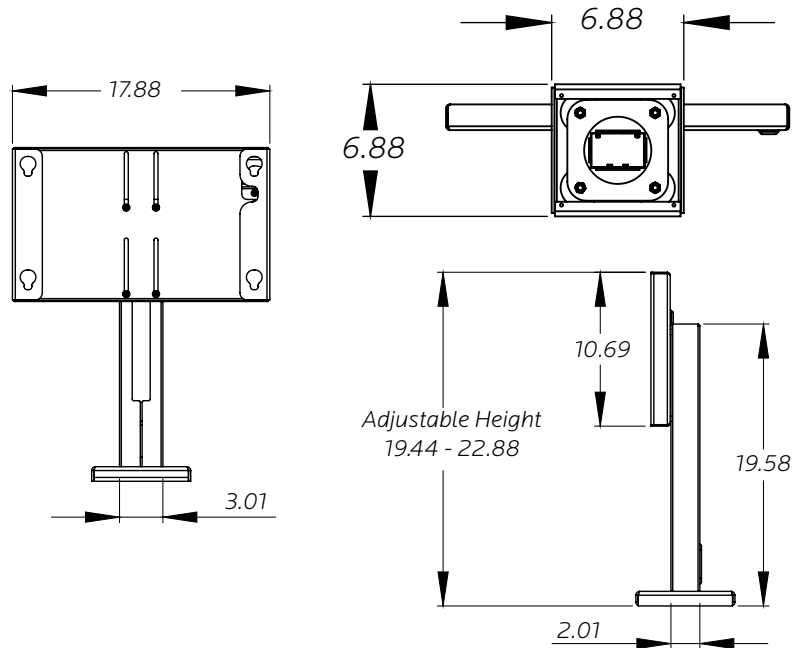

# large monitor mount

model #: 17354

**DIMENSIONS + FREIGHT:**

MODEL #	D"	W"	H"	WEIGHT
17354	6.9"	17.9"	19.4" - 22.9"	15 lbs.

**OVERVIEW:**

The large monitor table mount allows 30" - 50" monitors or TVs to be easily mounted to a table for use in conferences, displays or presentations.

**MATERIALS:**

The 17354 Large Monitor Mount will support up to 100 lbs. The steel base swivels up to 40° and mounts to the work surface using (4) #10 washers and (4) 10-24x1" machine screws. The column is open and has a hole on the backside for wire management use. The steel mounting box mounts to the column through key slots using (4) .375x.194x.032 plastic washers, (4) .445x.25x.067 spacers, and (4) 10-24x.5" machine screws. The mounting box also has a keyed lock in order to prevent theft.

**NOTE:**

Accommodates VESA mounting; 100mm x 100mm to 400mm x 200mm. (100 lb. weight limit).

**FRAME**

● PLATINUM