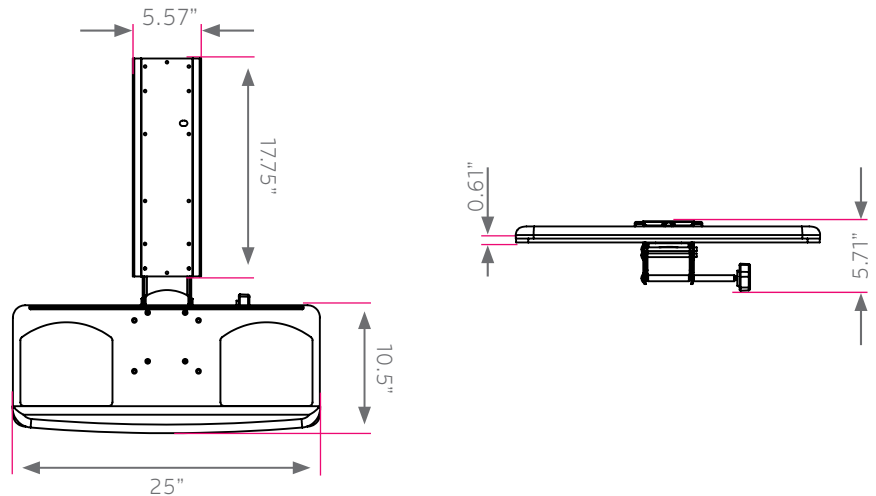

adjustable keyboard tray

model #: 17620

adjustable keyboard tray (25" wide)

DIMENSIONS + FREIGHT:

MODEL #	D"	W"	H"	F.C.	CUBE	WEIGHT
17620	10.5"	25"	5.7"	70	1.5	20 lbs.
keyboard tray	10.5"	25"	5.7"			
mounting track	17.75"	5.6"				
carton	25"	11"	7"			

OVERVIEW:

This adjustable keyboard tray mounts beneath the work surface and provides easy access to your keyboard, while freeing up space for other supplies on the desk top. The tray features 6" of height adjustment, spring assisted.

MATERIALS:

The keyboard tray is molded plastic that features spring assisted height adjustment that allow the tray smooth movement in and out from under the table top. The Keyboard can be tilted at a range of +/- 10° The Tray also provides 180 degrees rear swivel. 2.25" end of rear of track to rear of keyboard tray. A single knob sets both height and tilt of the tray. For extended comfort, the tray is equipped with a padded palm rest.