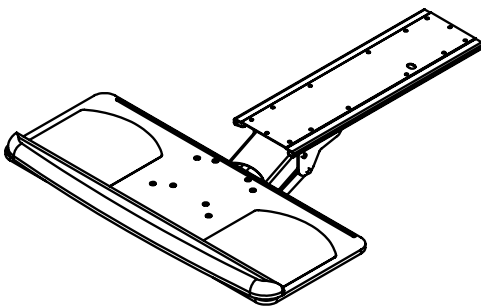

adjustable keyboard tray

model #: 17620

adjustable keyboard tray (25" wide)

DIMENSIONS + FREIGHT:

MODEL #	D"	W"	H"	F.C.	CUBE	WEIGHT
17620	10.5"	25"	5.7"	70	1.5	20 lbs.
keyboard tray	10.5"	25"	5.7"			
mounting track	17.75"	5.6"				
carton	25"	11"	7"			

OVERVIEW:

This adjustable keyboard tray mounts beneath the work surface and provides easy access to your keyboard, while freeing up space for other supplies on the desk top. The tray features 6" of height adjustment, spring assisted.

MATERIALS:

The keyboard tray is molded plastic that features spring assisted height adjustment that allow the tray smooth movement in and out from under the table top. The Keyboard can be tilted at a range of +/- 10° The Tray also provides 180 degrees rear swivel. 2.25" end of rear of track to rear of keyboard tray. A single knob sets both height and tilt of the tray. For extended comfort, the tray is equipped with a padded palm rest.