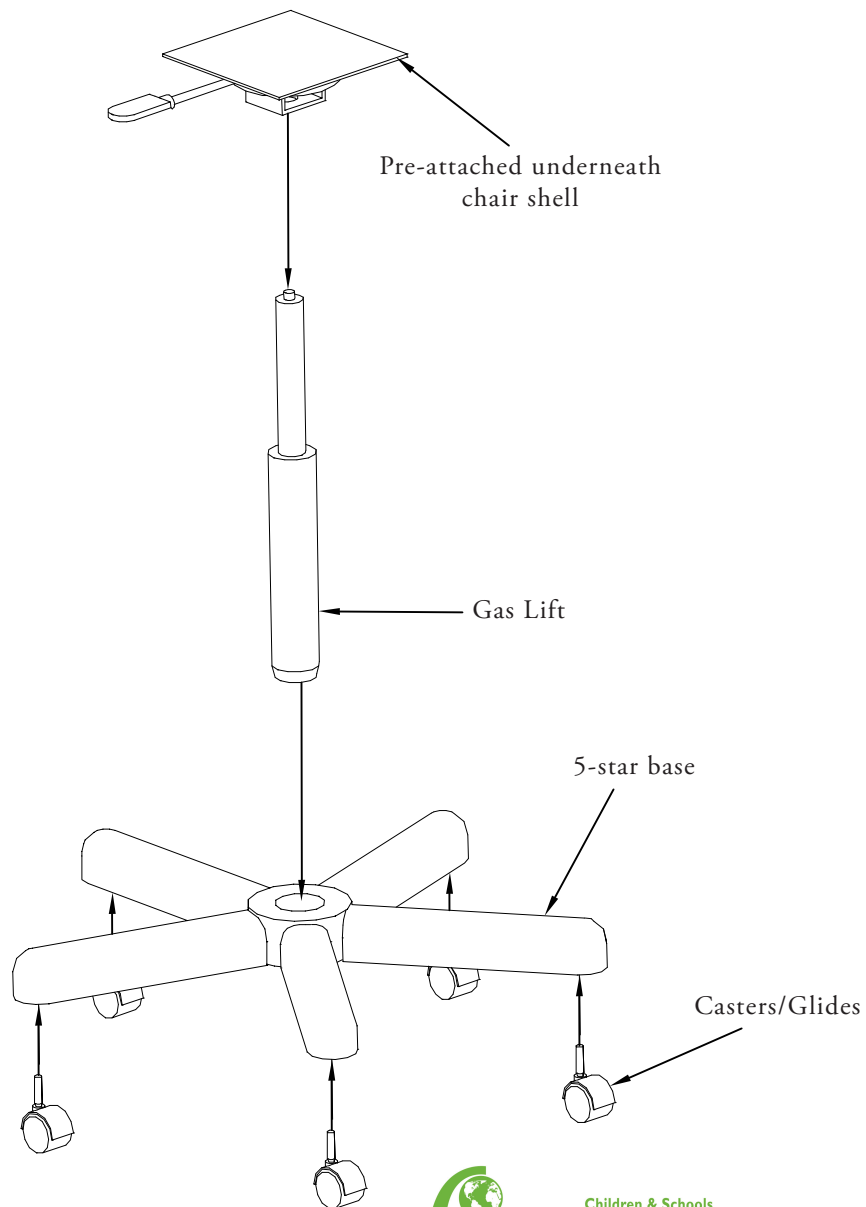

Adjustable Chair Installation Guide

If you have damaged or missing components please contact customer service.

800-328-1061

www.smithsystem.com