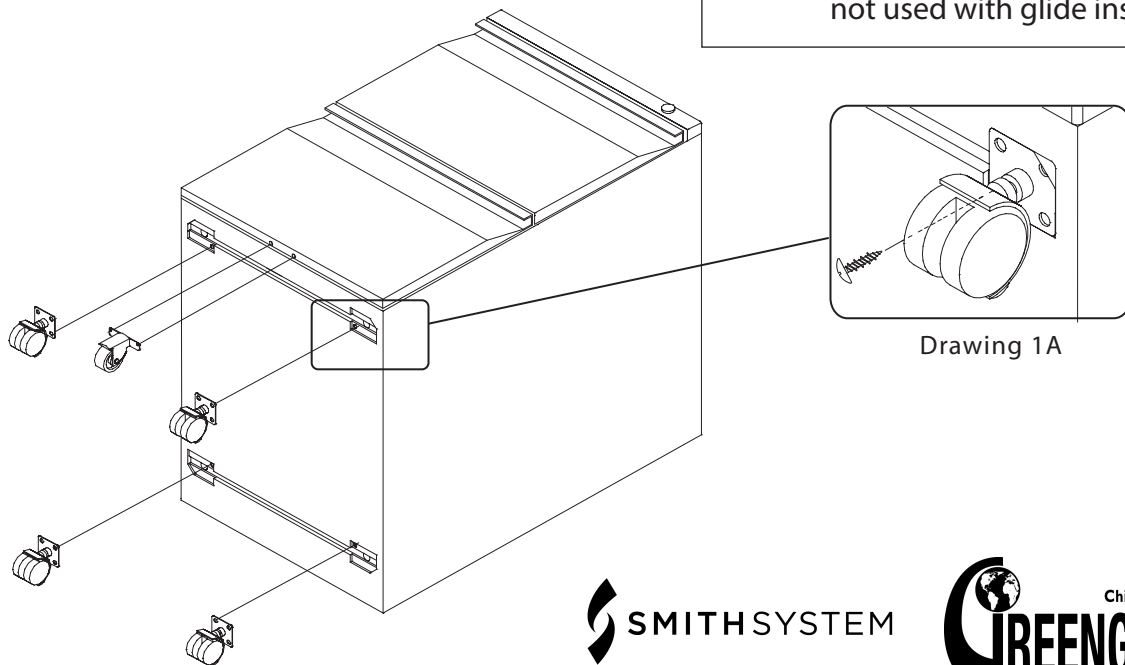

Instructions

STEP 1 Place drawer ped on a smooth, clean surface with the front facing up.

STEP 2 Slip caster plate edge under metal hinge at corner of cabinet bottom. Then using the supplied screws, attach caster plate to cabinet. (See Drawing 1A)

STEP 3 Attach 5th wheel caster with supplied screws using 2 pre-drilled holes as guides at the bottom drawer face.

*When using glide option glides screw in clockwise. (5th wheel is not used with glide installation)