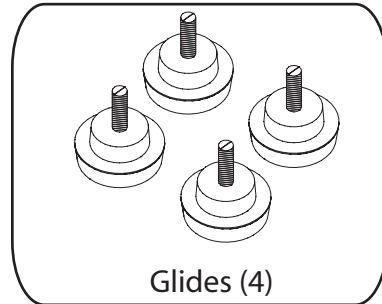

## Casters and Glides Quick Installation Guide For 19172 & 19173 Drawer Pedestals

### Required for Installation

### Instructions

STEP 1 Place drawer ped on a smooth, clean surface with the front facing up.

STEP 2 Slip caster plate edge under metal hinge at corner of cabinet bottom. Then using the supplied screws, attach caster plate to cabinet. (See Drawing 1A)

### Instructions

Step 1 Flip the lectern over so that the lectern top is sitting on the floor. Attach the self adhesive bumpers at the corners.

Step 2 Congratulations! The lectern is fully assembled and ready for use.