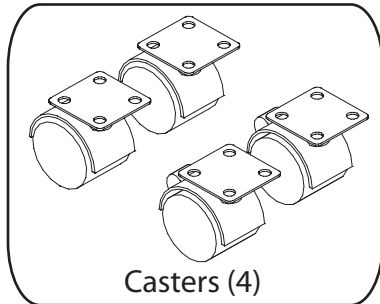

## Casters and Glides Quick Installation Guide For 19172 & 19173 Drawer Pedestals

### Instructions

STEP 1 Place drawer ped on a smooth, clean surface with the front facing up.

STEP 2 Slip caster plate edge under metal hinge at corner of cabinet bottom. Then using the supplied screws, attach caster plate to cabinet. (See Drawing 1A)

### Instructions

Step 1 Flip the lectern over so that the lectern top is sitting on the floor. Attach the self adhesive bumpers at the corners.

Step 2 Congratulations! The lectern is fully assembled and ready for use.