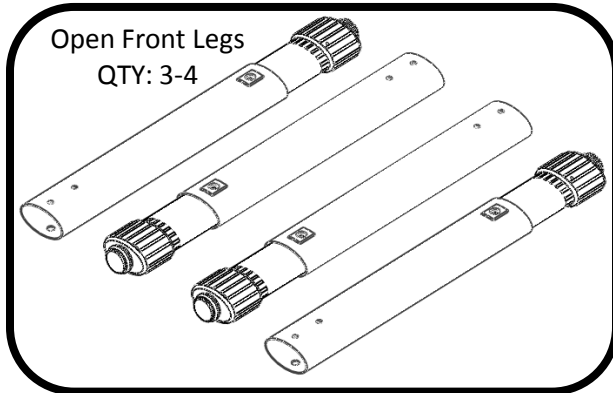

SMITH SYSTEM

Furniture for inspired learning.

Open Front Assembly Instructions

Replacement Hardware Pack
70201 BLA/ZINC-R:

1. (8) Open Front Bolts
2. (1) 77813- 3/16" Allen Wrench

04500
20X27

04501
18X24

04502
24X48

04503
Wing

04504/04505
Diamond/Mini Diamond

For Assistance in assembling product, missing or damaged parts,
or to place an order, please contact customer service at 800-328-1061

You may also place your order online at