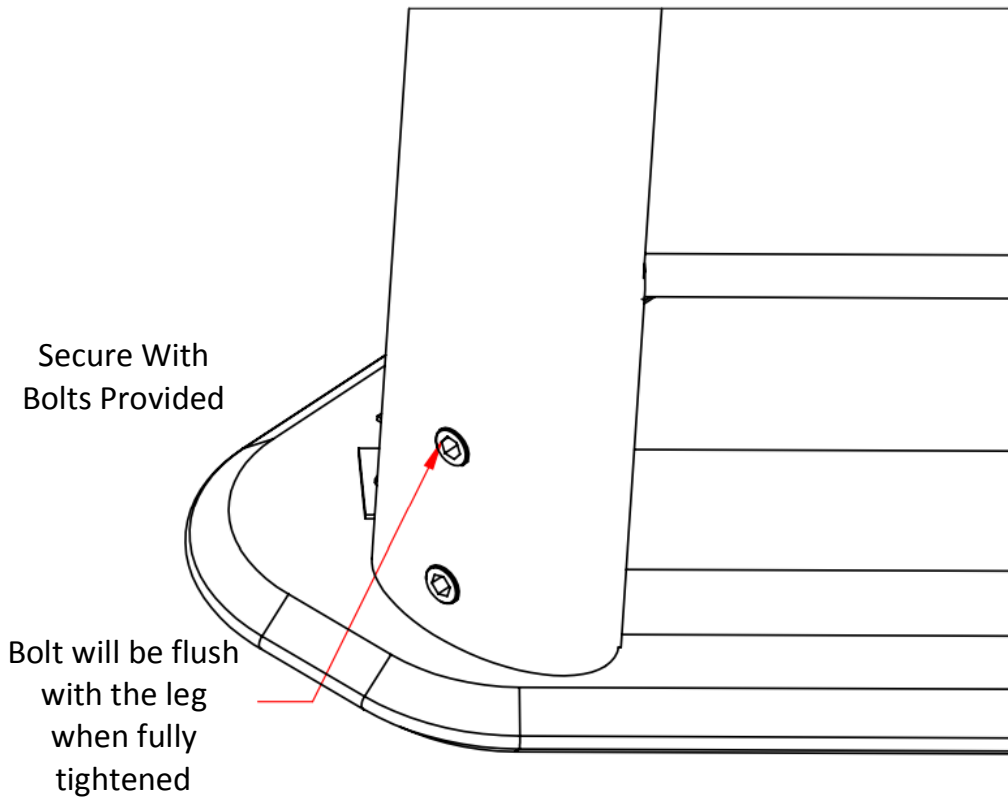

04503
Wing

04504/04505
Diamond/Mini Diamond

For Assistance in assembling product, missing or damaged parts,
or to place an order, please contact customer service at 800-328-1061

You may also place your order online at