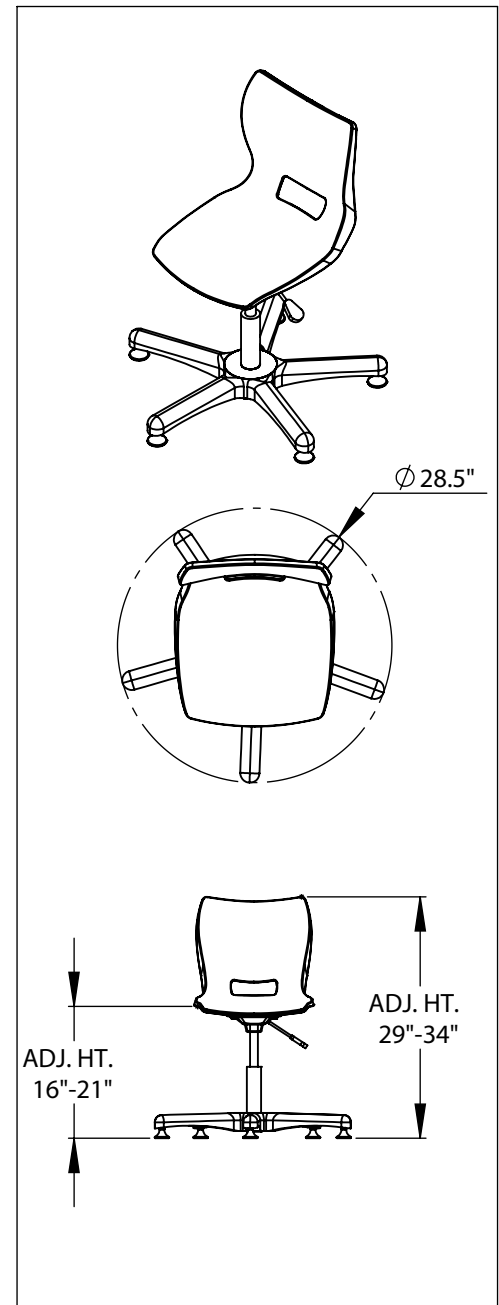

MODEL #00960 & 00961

Plato Adjustable Chairs

DESIGN:

Plato seating offers the student comfort thanks to its generous seat pan and seatback that provides some flex front-to-back and pronounced lumbar support, encouraging good posture and breathing on the part of the student. It's fresh, yet familiar shape connotes comfort to the student. The Adjustable Plato Chairs adjust from 16" to 21" in height, available in 18 colors and feature a 5-star base that comes in black. Available with glides or casters.

MATERIALS:

The shell is 100% virgin polypropylene material with a shallow seat pan to allow for side-to-side movement. The back has integrated lumbar support for optimum comfort and minimal back pressure. The seat is secured to the frame with an 11-gauge plate mounted by four screws beneath the chair. The plate attaches to a pneumatic lift, which is a hydraulic cylinder that allows a full 360 degrees swivel. It comes with a black nylon base, 28.5" diameter, 5-star design with a choice of glides or 2" soft tread casters.

DIMENSIONS & FREIGHT: *Product is UPSable

Model	Description	D"	W"	H"	F.C.	Cube	Wt.	UPS
Plato Adjustable Chairs								
00960	Plato Adjustable Chair w/ glides	28	28	16-21	85	2.1	26	✓
00961	Plato Adjustable Chair w/ casters	28	28	16-21	85	2.1	26	✓
	Carton Dimensions	27	22	43				

PRODUCT SPECIFICATIONS: