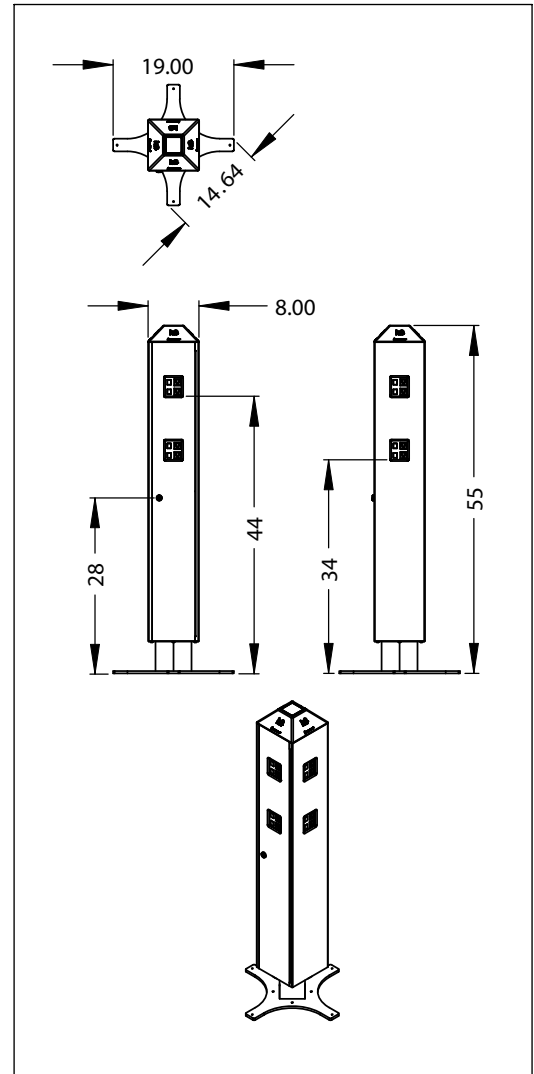

MATERIALS:

Total of 8 UL Listed, single circuit 2 power receptacles (total of 16 outlets) linked to two 72" cords, terminated with standard plugs allowing connection into any standard wall socket.

Electrical cord is rated for 12A at 125V. Suggested rating per outlet not to exceed 180 watts per outlet, if all outlets are being used simultaneously. Please refer to equipment power supply for specific power output.

$$\text{AMPS} = \text{WATTS} / \text{VOLTS} \qquad \text{WATTS} = \text{AMPS} \times \text{VOLTS}$$

The ABS plastic cap features a discreet removable plug to route cabling through a power pole (not included) to the ceiling as an option. The cap itself is fastened to the housing using machine screws from the inside, invisible to the outside.

The 8" x 8" square housing is 14-gauge steel with a full length hinged door for comfortable access if ever needed. Power units are neatly recessed and mechanically fastened to the housing. Cam lock key is included for security.

The welded heavy 19" x 19" x 5" plate steel base attaches to the housing using 4 bolts. The base has two possible orientations, 90° (shown) and 45°. The 45° orientation is intended to accommodate different table configurations. 4 leveling glides are included and the base includes four holes for permanent floor anchoring if preferred. Optional 17098 I~O Post USB Power Supply Kit available.

PRODUCT SPECIFICATIONS:

DIMENSIONS & FREIGHT:

Model	Description	D"	W"	H"	F.C.	Cube	Wt.	UPS
I~O Tower								
17095	I~O Tower (160)	19	19	54.75	70		60	
	16 total outlets, both the top and bottom holes will be filled from the factory with power outlets.							
Optional Accessory								
17098	USB Power Supply kit	Includes 8 USB Ports and 1 charging hub.						
	*I~O Post sold separately, items to be installed in I~O Post.							

AVAILABLE COLORS:

I~O Post comes in Platinum powder coat!

WWW.SMITHSYSTEM.COM