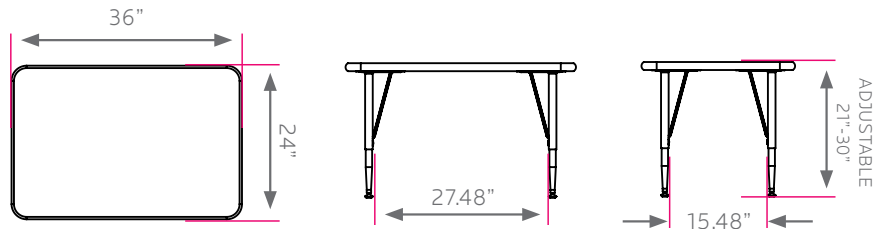

rectangle activity table 24" x 36"

DIMENSIONS + FREIGHT:

MODEL #	D"	W"	H"	F.C.	CUBE	WEIGHT
01003	24"	36"	21"-30"	70	1.4	42 lbs.
01004	24"	36"	15"-24"	70	1.3	42 lbs.
01005	24"	36"	11"-16"	70	1.3	41 lbs.

OVERVIEW:

This classroom standby is perfect for small group instruction. Sturdy and stable with gracefully strong legs. The line's height ranges are adequate for students from pre-K through adult. Legs available in a choice of three height ranges (21"-30", 15"-24" or 11"-16").

The 1 1/4" thick **WORK SURFACE** consists of a 45 lb. density particle board core with a .030" high-pressure laminated surface and a .020" melamine backer sheet. The edge of the work surface features 3/8" bumper edge molding that is mechanically fastened every 6 to 8 inches to assure a long lasting fit.

The **UPPER LEG** is made of an 18-gauge 1" diameter steel tube that is protected by a durable powder coat finish (available in 8 different colors) and a 16-gauge mounting plate which adds stability and strength. Legs attach to an easy-on bracket that is already mounted to the desktop, requiring only one screw per leg for secure assembly. The 12-gauge **LOWER LEG** is a chrome-plated tube to resist scuffing. The telescoping leg adjusts in 1" increments, and is swedged to accept our outside hold design which stays longer and lasts longer as well as features a chrome-plated swivel base & nylon contact pad.

ACTIVITY TABLE TOP & EDGE PROFILE

1 1/4" TOP

LAMINATE CHOICES

- AMBER CHERRY
- ASIAN NIGHT
- BLOND ECHO
- FUSION MAPLE
- GOLDEN OAK
- GREY MESH
- GREY NEBULA
- NEW AGE OAK
- PEWTER MESH
- TAN ECHO
- WILD CHERRY

ACTIVITY LEG COLOR CHOICE

- BLACK
- FOREST GREEN
- NAVY
- PERSIAN BLUE
- PLATINUM
- PURPLE
- RED
- YELLOW

ACTIVITY EDGE COLOR CHOICE

- APPLE
- BLACK
- BLUEBERRY
- BURGUNDY
- CERULEAN
- ORANGE
- CHAMPAGNE
- CHARCOAL
- CHOCOLATE
- CLEMENTINE
- FOREST GREEN
- FUCHSIA
- MINT
- MOCHA
- NAVY
- PERSIAN BLUE
- PURPLE
- RED
- WHITE
- YELLOW
- PLATINUM