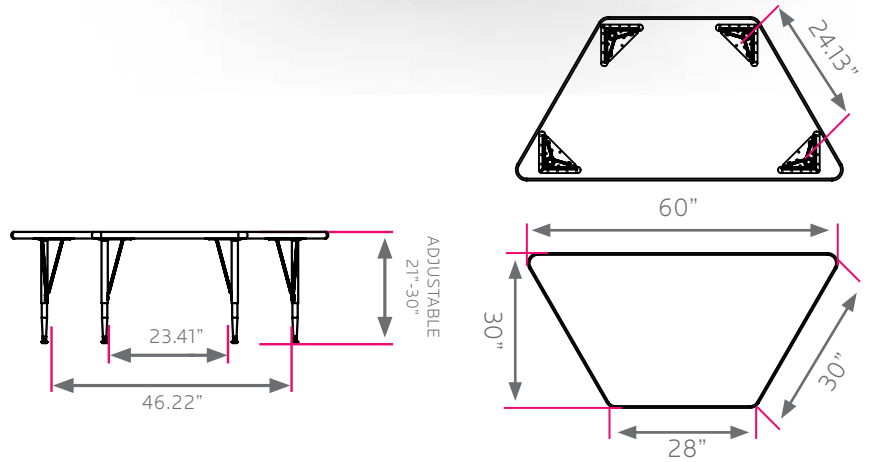

activity table - trapezoid

model #: 01133, 01134, 01135

trapezoid activity table, 30" x 60"

DIMENSIONS + FREIGHT:

MODEL #	D"	W"	H"	F.C.	CUBE	WEIGHT
01133	30"	60"	21"-30"	70	2.3	57 lbs.
01134	30"	60"	15"-24"	70	2.2	57 lbs.
01135	30"	60"	11"-16"	70	2.2	56 lbs.

OVERVIEW:

This classroom standby is perfect for small group instruction. Sturdy and stable with gracefully strong legs. The line's height ranges are adequate for students from pre-K through adult. Legs available in a choice of three height ranges (21"-30", 15"-24" or 11"-16").

The 1 1/4" thick **WORK SURFACE** consists of a 45 lb. density particle board core with a .030" high-pressure laminated surface and a .020" melamine backer sheet. The edge of the work surface features 3/8" bumper edge molding that is mechanically fastened every 6 to 8 inches to assure a long lasting fit.

The **UPPER LEG** is made of an 18-gauge 1" diameter steel tube that is protected by a durable powder coat finish (available in 8 different colors) and a 16-gauge mounting plate which adds stability and strength. Legs attach to an easy-on bracket that is already mounted to the desktop, requiring only one screw per leg for secure assembly. The 12-gauge **LOWER LEG** is a chrome-plated tube to resist scuffing. The telescoping leg adjusts in 1" increments, and is swedged to accept our outside hold design which stays longer and lasts longer as well as features a chrome-plated swivel base & nylon contact pad.