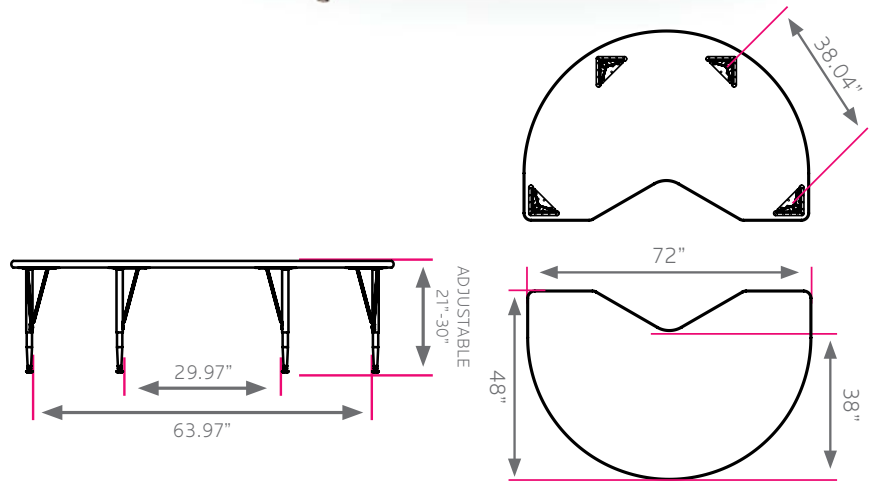

activity table - kidney

model #: 01143, 01144, 01145

kidney activity table, 48" x 72"

DIMENSIONS + FREIGHT:

MODEL #	D"	W"	H"	F.C.	CUBE	WEIGHT
01143	48"	72"	21"-30"	70	3.8	116 lbs.
01144	48"	72"	15"-24"	70	3.7	116 lbs.
01145	48"	72"	11"-16"	70	3.7	115 lbs.

OVERVIEW:

This classroom standby is perfect for small group instruction. Sturdy and stable with gracefully strong legs. The line's height ranges are adequate for students from pre-K through adult. Legs available in a choice of three height ranges (21"-30", 15"-24" or 11"-16").

The 1 1/4" thick **WORK SURFACE** consists of a 45 lb. density particle board core with a .030" high-pressure laminated surface and a .020" melamine backer sheet. The edge of the work surface features 3/8" bumper edge molding that is mechanically fastened every 6 to 8 inches to assure a long lasting fit.

The **UPPER LEG** is made of an 18-gauge 1" diameter steel tube that is protected by a durable powder coat finish (available in 8 different colors) and a 16-gauge mounting plate which adds stability and strength. Legs attach to an easy-on bracket that is already mounted to the desktop, requiring only one screw per leg for secure assembly. The 12-gauge **LOWER LEG** is a chrome-plated tube to resist scuffing. The telescoping leg adjusts in 1" increments, and is swedged to accept our outside hold design which stays longer and lasts longer as well as features a chrome-plated swivel base & nylon contact pad.