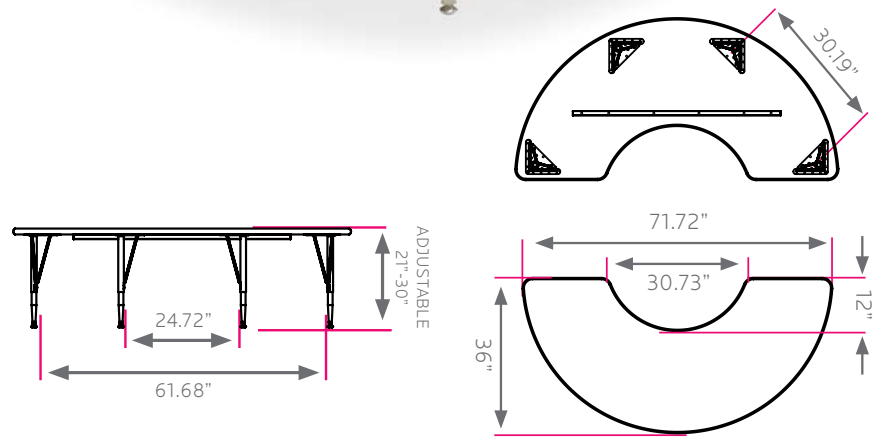

activity table - half moon

model #: 01153, 01154, 01155

half moon activity table, 36" x 72"

DIMENSIONS + FREIGHT:

MODEL #	D"	W"	H"	F.C.	CUBE	WEIGHT
01153	36"	72"	21"-30"	70	3.7	90 lbs.
01154	36"	72"	15"-24"	70	3.6	90 lbs.
01155	36"	72"	11"-16"	70	3.6	89 lbs.

OVERVIEW:

This classroom standby is perfect for small group instruction. Sturdy and stable with gracefully strong legs. The line's height ranges are adequate for students from pre-K through adult. Legs available in a choice of three height ranges (21"-30", 15"-24" or 11"-16").

The 1 1/4" thick **WORK SURFACE** consists of a 45 lb. density particle board core with a .030" high-pressure laminated surface and a .020" melamine backer sheet. The edge of the work surface features 3/8" bumper edge molding that is mechanically fastened every 6 to 8 inches to assure a long lasting fit.

The **UPPER LEG** is made of an 18-gauge 1" diameter steel tube that is protected by a durable powder coat finish (available in 8 different colors) and a 16-gauge mounting plate which adds stability and strength. Legs attach to an easy-on bracket that is already mounted to the desktop, requiring only one screw per leg for secure assembly. The 12-gauge **LOWER LEG** is a chrome-plated tube to resist scuffing. The telescoping leg adjusts in 1" increments, and is swedged to accept our outside hold design which stays longer and lasts longer as well as features a chrome-plated swivel base & nylon contact pad.