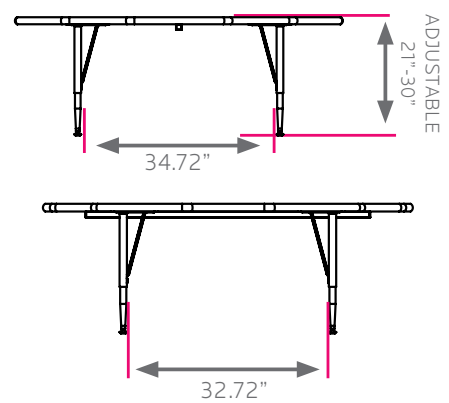

activity table - flower

model #: 01213, 01214, 01215

flower activity table, 60" diameter

DIMENSIONS + FREIGHT:

MODEL #	D"	W"	H"	F.C.	CUBE	WEIGHT
01213	60"	60"	21"-30"	70	3.9	104 lbs.
01214	60"	60"	15"-24"	70	3.8	104 lbs.
01215	60"	60"	11"-16"	70	3.8	104 lbs.

OVERVIEW:

This classroom standby is perfect for small group instruction. Sturdy and stable with gracefully strong legs. The line's height ranges are adequate for students from pre-K through adult. Legs available in a choice of three height ranges (21"-30", 15"-24" or 11"-16").

The 1 1/4" thick **WORK SURFACE** consists of a 45 lb. density particle board core with a .030" high-pressure laminated surface and a .020" melamine backer sheet. The edge of the work surface features 3/8" bumper edge molding that is mechanically fastened every 6 to 8 inches to assure a long lasting fit.

The **UPPER LEG** is made of an 18-gauge 1" diameter steel tube that is protected by a durable powder coat finish (available in 8 different colors) and a 16-gauge mounting plate which adds stability and strength. Legs attach to an easy-on bracket that is already mounted to the desktop, requiring only one screw per leg for secure assembly. The 12-gauge **LOWER LEG** is a chrome-plated tube to resist scuffing. The telescoping leg adjusts in 1" increments, and is swedged to accept our outside hold design which stays longer and lasts longer as well as features a chrome-plated swivel base & nylon contact pad.