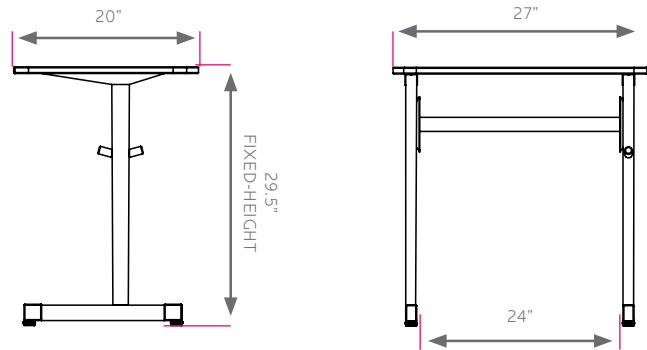

OPTIONAL ACCESSORIES

MODEL #		D"	W"	H"	F.C.	CUBE	WEIGHT
17190	steel bookbox	15"	20"	4"	70	3.0	8 lbs.
17200	wire book-basket	15"	18"	3.5"	70	3.0	5 lbs.
30925	SW tray w/ housing	16.8"	13.5"	3"	70	1.2	8 lbs.
30926	EW tray w/ housing	16.8"	19.6"	3"	70	1.2	10 lbs.
17576	3" casters, set of 4			3"	70	0.1	5 lbs.

Frame Color Options

Hard plastic is not available through the Quick Ship program.

Hard Plastic Color Options