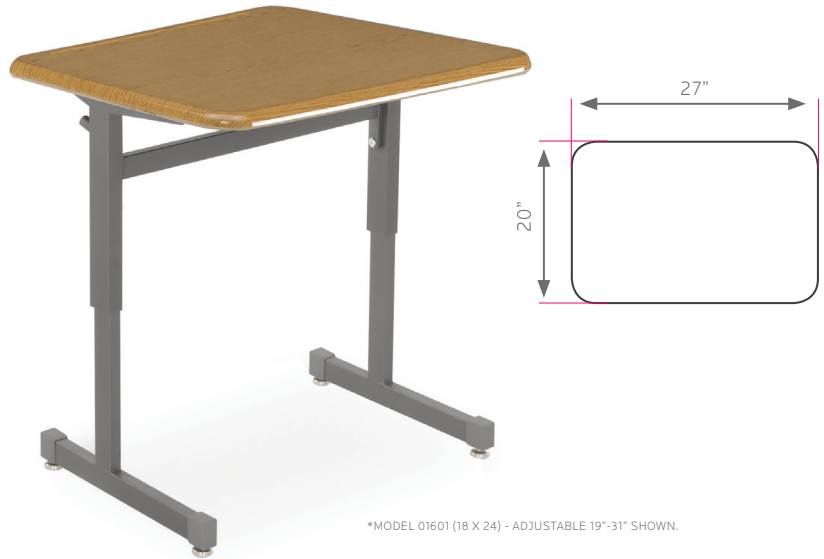

*FOR ADJUSTABLE-HEIGHT 19"-31" H LEG SET SEE MODEL # 01651.

OVERVIEW:

Shipped ready to assemble, these desks have a heavy-duty work surface that won't sag under heavy books or equipment. The Silhouette Desk is great for rows, pairs, or groupings for collaborative learning.

The **WORK SURFACE** consists of a 5/8" thick solid plastic top that is molded under high pressure from thermosetting melamine resin. The easy-cleaning solid plastic has a smooth surface which resists scratching, gouging and staining and is non-burning. Meets California firecode CAL TB 133. This versatile Silhouette Student Desk allows for a variety of arrangements in the classroom.

The **FRAME** is attached to the pre-drilled holes in the top with (6) #10 screws through a 1" x 1.75" 14 gauge steel channel. The mounting channel is welded to a 1" x 2" rectangular 16-gauge steel tube leg. The leg inserts are 1" x 1.75" 16-gauge steel tube and are fixed in height at 29.5".

The legs are tied together for added strength with a 1" x 2" 14-gauge steel tube stretcher bar and (4) bolts. Legs have 1" adjusting leveling glides. The optional Book Box is attached to the pre drilled holes in the top with (6) #10 screws. This book box is an all welded 22-gauge steel construction that has a curled hem on the front opening, powdercoat Black paint finish, Platinum special order.

*Book Box not included, sold seperately.

*MODEL 01601 (18 X 24) - ADJUSTABLE 19"-31" SHOWN.