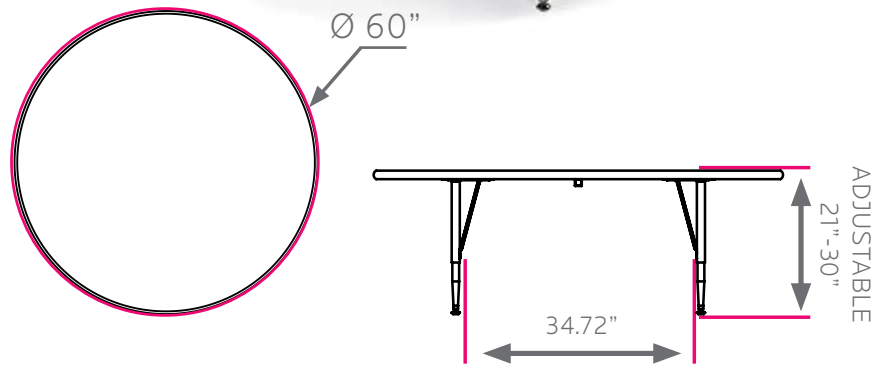

activity table - round

model #: 01883, 01884, 01885

round activity table, 60" diameter

DIMENSIONS + FREIGHT:

MODEL #	D"	W"	H"	F.C.	CUBE	WEIGHT
01883	60"	60"	21"-30"	70	3.9	112 lbs.
01884	60"	60"	15"-24"	70	3.8	112 lbs.
01885	60"	60"	11"-16"	70	3.8	112 lbs.

OVERVIEW:

This classroom standby is perfect for small group instruction. Sturdy and stable with gracefully strong legs. The line's height ranges are adequate for students from pre-K through adult. Legs available in a choice of three height ranges (21"-30", 15"-24" or 11"-16").

The 1 1/4" thick **WORK SURFACE** consists of a 45 lb. density particle board core with a .030" high-pressure laminated surface and a .020" melamine backer sheet. The edge of the work surface features 3/8" bumper edge molding that is mechanically fastened every 6 to 8 inches to assure a long lasting fit.

The **UPPER LEG** is made of an 18-gauge 1" diameter steel tube that is protected by a durable powder coat finish (available in 8 different colors) and a 16-gauge mounting plate which adds stability and strength. Legs attach to an easy-on bracket that is already mounted to the desktop, requiring only one screw per leg for secure assembly. The 12-gauge **LOWER LEG** is a chrome-plated tube to resist scuffing. The telescoping leg adjusts in 1" increments, and is swedged to accept our outside hold design which stays longer and lasts longer as well as features a chrome-plated swivel base & nylon contact pad.