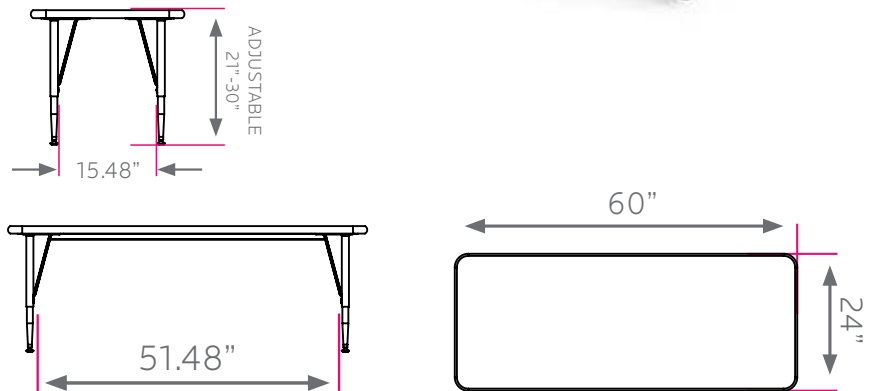

activity table - rectangle

model #: 01913, 01914, 01915

rectangle activity table 24" x 60"

DIMENSIONS + FREIGHT:

MODEL #	D"	W"	H"	F.C.	CUBE	WEIGHT
01913	24"	60"	21"-30"	70	1.9	62 lbs.
01914	24"	60"	15"-24"	70	1.8	62 lbs.
01915	24"	60"	11"-16"	70	1.8	61 lbs.

OVERVIEW:

This classroom standby is perfect for small group instruction. Sturdy and stable with gracefully strong legs. The line's height ranges are adequate for students from pre-K through adult. Legs available in a choice of three height ranges (21"-30", 15"-24" or 11"-16").

The 1 1/4" thick **WORK SURFACE** consists of a 45 lb. density particle board core with a .030" high-pressure laminated surface and a .020" melamine backer sheet. The edge of the work surface features 3/8" bumper edge molding that is mechanically fastened every 6 to 8 inches to assure a long lasting fit.

The **UPPER LEG** is made of an 18-gauge 1" diameter steel tube that is protected by a durable powder coat finish (available in 8 different colors) and a 16-gauge mounting plate which adds stability and strength. Legs attach to an easy-on bracket that is already mounted to the desktop, requiring only one screw per leg for secure assembly. The 12-gauge **LOWER LEG** is a chrome-plated tube to resist scuffing. The telescoping leg adjusts in 1" increments, and is swedged to accept our outside hold design which stays longer and lasts longer as well as features a chrome-plated swivel base & nylon contact pad.