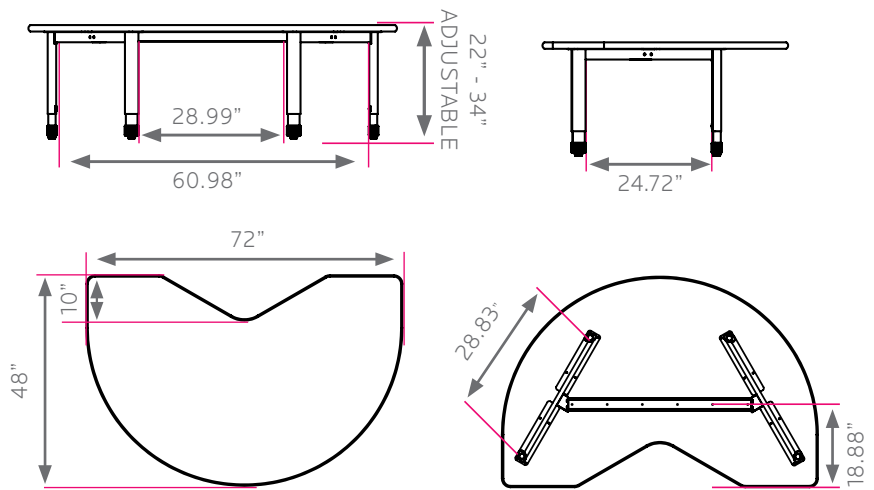

interchange kidney activity table

model #: 04130

interchange kidney 48" x 72"

DIMENSIONS + FREIGHT:

MODEL #	D"	W"	H"	F.C.	CUBE	WEIGHT
04130	48"	72"	22" - 34"	70	6.0	151 lbs.

OVERVIEW:

Our Interchange Kidney Activity Table has a rejuvenated look with our Interchange Ellipse leg sets. The tables offer a stable work surface for the classroom. Interchange Activity tables match the look and style of Interchange student desks for a uniform look in the classroom.

The **LEG SETS** are made in pairs, made of 16 gauge steel elliptical stems and inserts, 14 gauge cross brace and 12 gauge plates. Frame consists of two fully welded segments. Legs have a full, even and long lasting powdercoat finish. Ends are protected with a textured cap and securely captured leveling glide for fine tuning adjustment on uneven floors. Table height adjusts from 22" - 34" in 1" increments. Adjustment for each leg is secured by two 3/8" set screws.

The **WORK SURFACE** is made of 1 1/4" or 3/4" thick, high density particle board core, double sided with a 0.030" high pressure laminate and bumper edge that is mechanically fastened every 6"-8". Tops are pre-drilled for leg set attachment and ease of installation. Tables and legs are supported by one or more 2" x 3" channels with four breakovers for optimum strength.