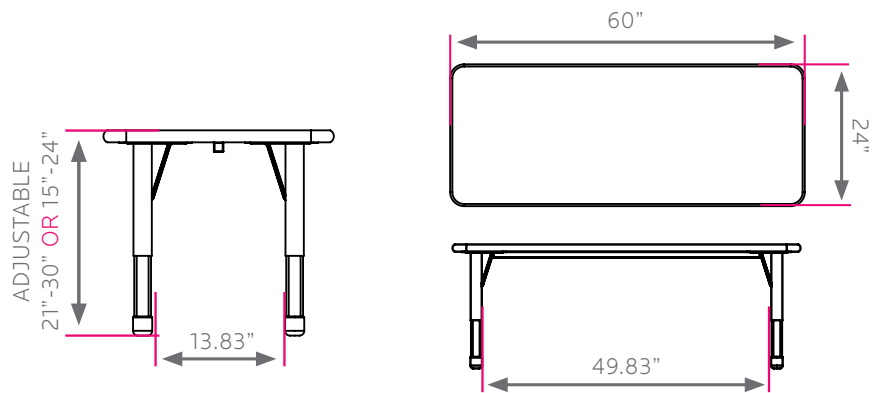

husky activity table - rectangle

model #: 04300, 04301

rectangle activity table 24" x 60"

DIMENSIONS + FREIGHT:

MODEL #	D"	W"	H"	F.C.	CUBE	WEIGHT
04300	24"	60"	21"-30"	70	1.9	66 lbs.
04301	24"	60"	15"-24"	70	1.9	66 lbs.

OVERVIEW:

With their adjustable-height work surface and specially designed glides, Husky Activity Tables are ideal for elementary and high school environments.

The 1 1/4" thick **WORK SURFACE** consists of a 45 lb density particle board core with a 0.030" high pressure laminated surface and a 0.020" backer sheet. The edge of the work surface features T-mold that is stapled to the underside of the work surface every 6 - 8". The upper leg is made of 17-gauge, 1 3/4" diameter steel tube that is protected with a durable powder coat finish that matches the color of the nylon cap. Choose from eight colors that will bring excitement to the classroom. The 1/4" V-shaped support brace is welded to the top leg and 16-gauge mounting plate, which adds stability and strength. The easy-on brackets are mounted to the desktop for easy assembly, requiring only one screw per leg for secure assembly.

The chrome plated **LOWER LEG** is made out of a 13-gauge 1 1/2" diameter tube to resist scuffing and is complimented by a durable nylon cap matching the powder coat finish. The telescoping tube leg adjusts in 1" increments. The glide is a sock type that slides over the outside of the leg. This glide is made of glass-filled nylon that assures durability. The glide resists rust, stains, and scratches.