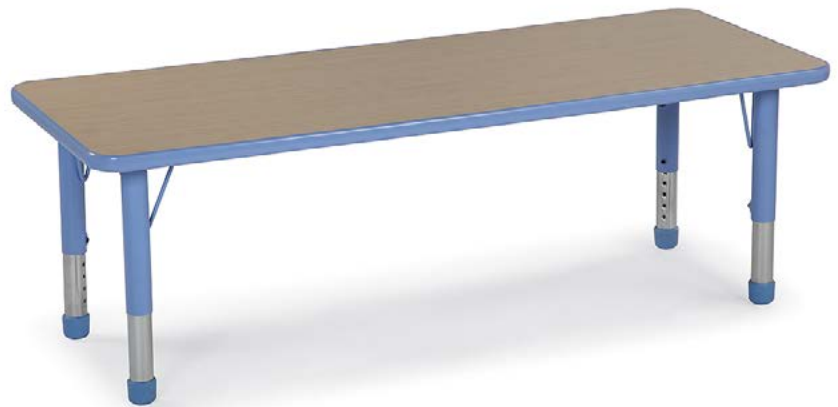

husky activity table - rectangle

model #: 04300, 04301

rectangle activity table 24" x 60"

DIMENSIONS + FREIGHT:

MODEL #	D"	W"	H"	F.C.	CUBE	WEIGHT
04300	24"	60"	21"-30"	70	1.9	66 lbs.
04301	24"	60"	15"-24"	70	1.9	66 lbs.

OVERVIEW:

With their adjustable-height work surface and specially designed glides, Husky Activity Tables are ideal for elementary and high school environments.

The 1 1/4" thick **WORK SURFACE** consists of a 45 lb density particle board core with a 0.030" high pressure laminated surface and a 0.020" backer sheet. The edge of the work surface features T-mold that is stapled to the underside of the work surface every 6 - 8". The upper leg is made of 17-gauge, 1 3/4" diameter steel tube that is protected with a durable powder coat finish that matches the color of the nylon cap. Choose from eight colors that will bring excitement to the classroom. The 1/4" V-shaped support brace is welded to the top leg and 16-gauge mounting plate, which adds stability and strength. The easy-on brackets are mounted to the desktop for easy assembly, requiring only one screw per leg for secure assembly.

The chrome plated **LOWER LEG** is made out of a 13-gauge 1 1/2" diameter tube to resist scuffing and is complimented by a durable nylon cap matching the powder coat finish. The telescoping tube leg adjusts in 1" increments. The glide is a sock type that slides over the outside of the leg. This glide is made of glass-filled nylon that assures durability. The glide resists rust, stains, and scratches.

HUSKY ACTIVITY TOP & EDGE PROFILE

1 1/4" TOP

LAMINATE CHOICES

- AMBER CHERRY
- ASIAN NIGHT
- BLOND ECHO
- FUSION MAPLE
- GOLDEN OAK
- GREY MESH
- GREY NEBULA
- NEW AGE OAK
- PEWTER MESH
- TAN ECHO
- WILD CHERRY