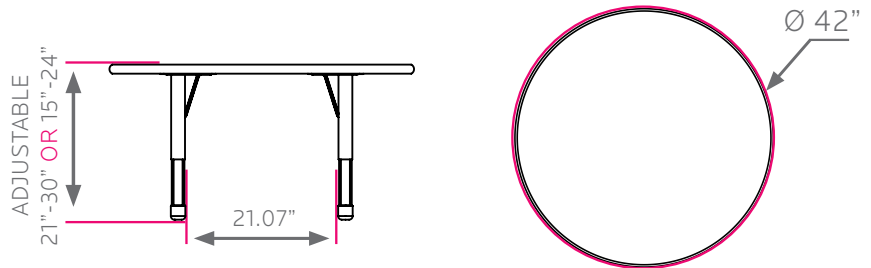

husky activity table - 42" round

model #: 04325, 04326

round husky activity table, 42" diameter

DIMENSIONS + FREIGHT:

MODEL #	D"	W"	H"	F.C.	CUBE	WEIGHT
04325	42"	42"	21"-30"	70	2.3	66 lbs.
04326	42"	42"	15"-24"	70	2.3	66 lbs.

OVERVIEW:

With their adjustable-height work surface and specially designed glides, Husky Activity Tables are ideal for elementary and high school environments.

The 1 1/4" thick **WORK SURFACE** consists of a 45 lb density particle board core with a 0.030" high pressure laminated surface and a 0.020" backer sheet. The edge of the work surface features T-mold that is stapled to the underside of the work surface every 6 - 8". The upper leg is made of 17-gauge, 1 3/4" diameter steel tube that is protected with a durable powder coat finish that matches the color of the nylon cap. Choose from eight colors that will bring excitement to the classroom. The 1/4" V-shaped support brace is welded to the top leg and 16-gauge mounting plate, which adds stability and strength. The easy-on brackets are mounted to the desktop for easy assembly, requiring only one screw per leg for secure assembly.

The chrome plated **LOWER LEG** is made out of a 13-gauge 1 1/2" diameter tube to resist scuffing and is complimented by a durable nylon cap matching the powder coat finish. The telescoping tube leg adjusts in 1" increments. The glide is a sock type that slides over the outside of the leg. This glide is made of glass-filled nylon that assures durability. The glide resists rust, stains, and scratches.