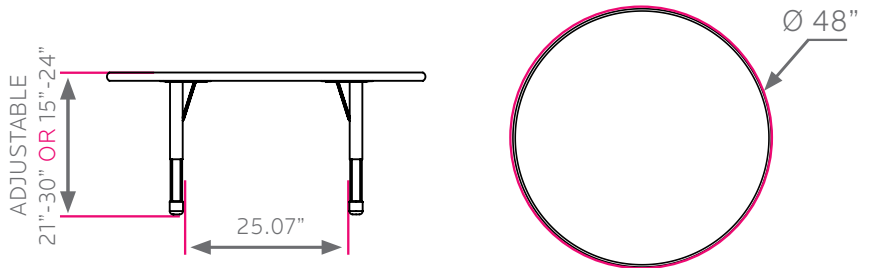

# husky activity table - 48" round

model #: 04330, 04331

round husky activity table, 48" diameter

**DIMENSIONS + FREIGHT:**

MODEL #	D"	W"	H"	F.C.	CUBE	WEIGHT
04330	48"	48"	21"-30"	70	2.6	79 lbs.
04331	48"	48"	15"-24"	70	2.6	79 lbs.

**OVERVIEW:**

With their adjustable-height work surface and specially designed glides, Husky Activity Tables are ideal for elementary and high school environments.

The 1 1/4" thick **WORK SURFACE** consists of a 45 lb density particle board core with a 0.030" high pressure laminated surface and a 0.020" backer sheet. The edge of the work surface features T-mold that is stapled to the underside of the work surface every 6 - 8". The upper leg is made of 17-gauge, 1 3/4" diameter steel tube that is protected with a durable powder coat finish that matches the color of the nylon cap. Choose from eight colors that will bring excitement to the classroom. The 1/4" V-shaped support brace is welded to the top leg and 16-gauge mounting plate, which adds stability and strength. The easy-on brackets are mounted to the desktop for easy assembly, requiring only one screw per leg for secure assembly.

The chrome plated **LOWER LEG** is made out of a 13-gauge 1 1/2" diameter tube to resist scuffing and is complimented by a durable nylon cap matching the powder coat finish. The telescoping tube leg adjusts in 1" increments. The glide is a sock type that slides over the outside of the leg. This glide is made of glass-filled nylon that assures durability. The glide resists rust, stains, and scratches.

\*shown in 42" diameter model #04325.

**HUSKY ACTIVITY TOP & EDGE PROFILE**

1 1/4" TOP

**LAMINATE CHOICES**

- AMBER CHERRY
- ASIAN NIGHT
- BLOND ECHO
- FUSION MAPLE
- GOLDEN OAK
- GREY MESH
- GREY NEBULA
- NEW AGE OAK
- PEWTER MESH
- TAN ECHO
- WILD CHERRY