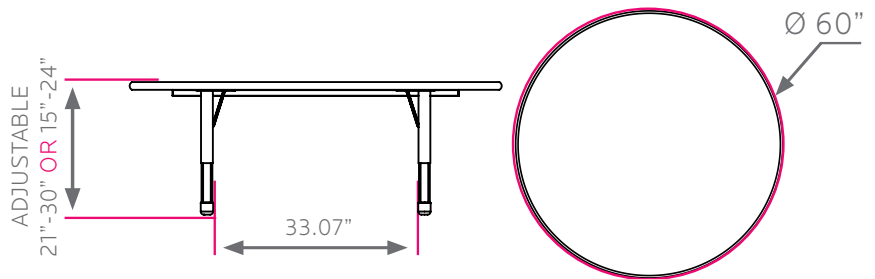

husky activity table - 60" round

model #: 04335, 04336

round husky activity table, 60" diameter

DIMENSIONS + FREIGHT:

MODEL #	D"	W"	H"	F.C.	CUBE	WEIGHT
04335	60"	60"	21"-30"	70	3.9	116 lbs.
04336	60"	60"	15"-24"	70	3.9	116 lbs.

OVERVIEW:

With their adjustable-height work surface and specially designed glides, Husky Activity Tables are ideal for elementary and high school environments.

The 1 1/4" thick **WORK SURFACE** consists of a 45 lb density particle board core with a 0.030" high pressure laminated surface and a 0.020" backer sheet. The edge of the work surface features T-mold that is stapled to the underside of the work surface every 6 - 8". The upper leg is made of 17-gauge, 1 3/4" diameter steel tube that is protected with a durable powder coat finish that matches the color of the nylon cap. Choose from eight colors that will bring excitement to the classroom. The 1/4" V-shaped support brace is welded to the top leg and 16-gauge mounting plate, which adds stability and strength. The easy-on brackets are mounted to the desktop for easy assembly, requiring only one screw per leg for secure assembly.

The chrome plated **LOWER LEG** is made out of a 13-gauge 1 1/2" diameter tube to resist scuffing and is complimented by a durable nylon cap matching the powder coat finish. The telescoping tube leg adjusts in 1" increments. The glide is a sock type that slides over the outside of the leg. This glide is made of glass-filled nylon that assures durability. The glide resists rust, stains, and scratches.

*shown in 42" diameter model #04325.

HUSKY ACTIVITY TOP & EDGE PROFILE

1 1/4" TOP

LAMINATE CHOICES

- AMBER CHERRY
- ASIAN NIGHT
- BLOND ECHO
- FUSION MAPLE
- GOLDEN OAK
- GREY MESH
- GREY NEBULA
- NEW AGE OAK
- PEWTER MESH
- TAN ECHO
- WILD CHERRY