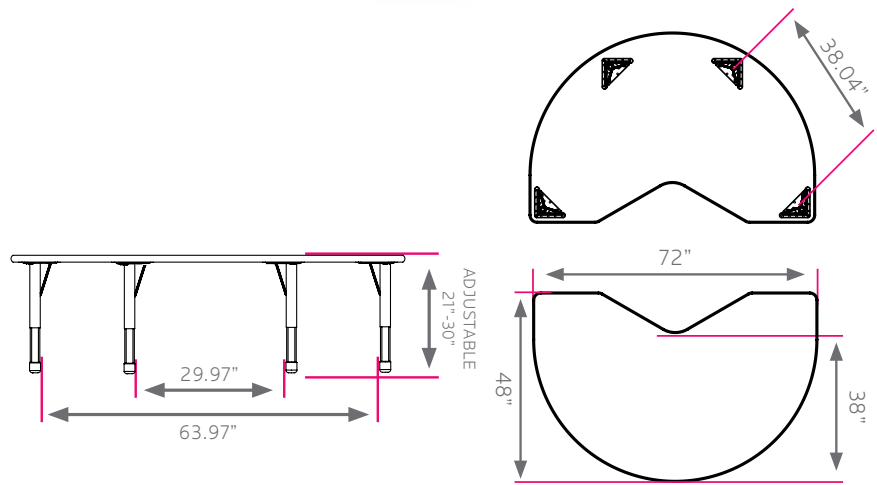

# husky activity table - kidney

model #: 04340, 04341

husky kidney activity table, 48" x 72"

**DIMENSIONS + FREIGHT:**

MODEL #	D"	W"	H"	F.C.	CUBE	WEIGHT
04340	48"	72"	21"-30"	70	3.6	120 lbs.
04341	48"	72"	15"-24"	70	3.6	120 lbs.

**OVERVIEW:**

With their adjustable-height work surface and specially designed glides, Husky Activity Tables are ideal for elementary and high school environments.

The 1 1/4" thick **WORK SURFACE** consists of a 45 lb density particle board core with a 0.030" high pressure laminated surface and a 0.020" backer sheet. The edge of the work surface features T-mold that is stapled to the underside of the work surface every 6 - 8". The upper leg is made of 17-gauge, 1 3/4" diameter steel tube that is protected with a durable powder coat finish that matches the color of the nylon cap. Choose from eight colors that will bring excitement to the classroom. The 1/4" V-shaped support brace is welded to the top leg and 16-gauge mounting plate, which adds stability and strength. The easy-on brackets are mounted to the desktop for easy assembly, requiring only one screw per leg for secure assembly.

The chrome plated **LOWER LEG** is made out of a 13-gauge 1 1/2" diameter tube to resist scuffing and is complimented by a durable nylon cap matching the powder coat finish. The telescoping tube leg adjusts in 1" increments. The glide is a sock type that slides over the outside of the leg. This glide is made of glass-filled nylon that assures durability. The glide resists rust, stains, and scratches.