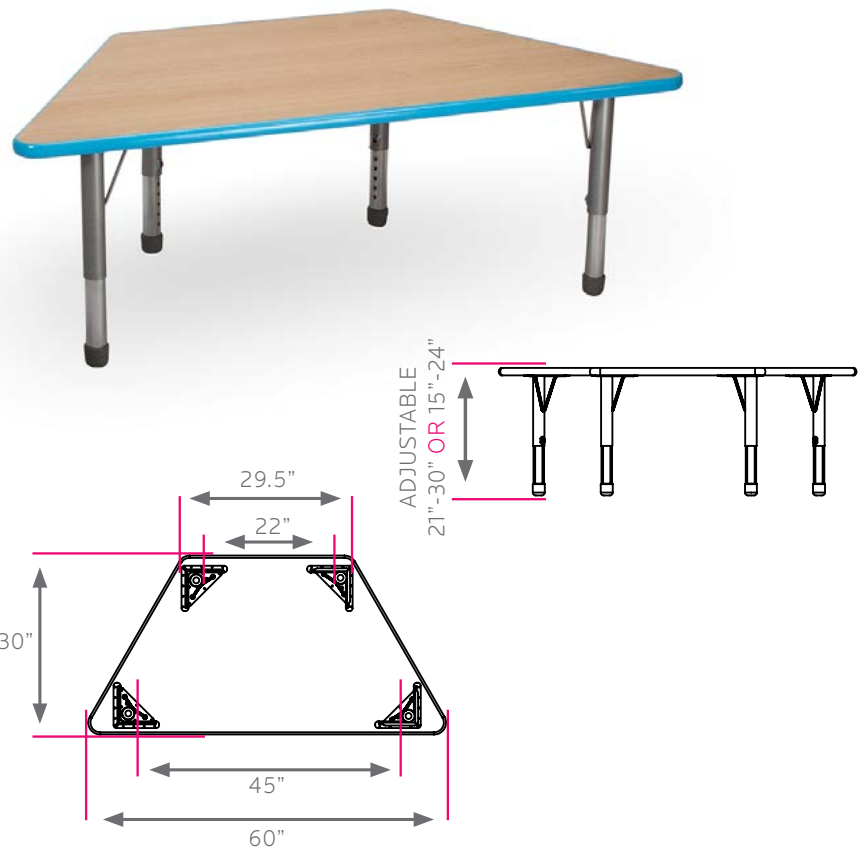

husky activity table - trapezoid

model #: 04350, 04351

trapezoid activity table 30" x 60"

DIMENSIONS + FREIGHT:

MODEL #	D"	W"	H"	F.C.	CUBE	WEIGHT
04350	30"	60"	21"-30"	70	2.3	61 lbs.
04351	30"	60"	15"-24"	70	2.3	61 lbs.
carton 1	62.5"	30"	3.125"			
carton 2	21"	8"	8"			

OVERVIEW:

With their adjustable-height work surface and specially designed glides, Husky Activity Tables are ideal for elementary and high school environments.

The 1 1/4" thick **WORK SURFACE** consists of a 45 lb density particle board core with a 0.030" high pressure laminated surface and a 0.020" backer sheet. The edge of the work surface features T-mold that is stapled to the underside of the work surface every 6 - 8". The upper leg is made of 17-gauge, 1 3/4" diameter steel tube that is protected with a durable powder coat finish that matches the color of the nylon cap. Choose from eight colors that will bring excitement to the classroom. The 1/4" V-shaped support brace is welded to the top leg and 16-gauge mounting plate, which adds stability and strength. The easy-on brackets are mounted to the desktop for easy assembly, requiring only one screw per leg for secure assembly.

The chrome plated **LOWER LEG** is made out of a 13-gauge 1 1/2" diameter tube to resist scuffing and is complimented by a durable nylon cap matching the powder coat finish. The telescoping tube leg adjusts in 1" increments. The glide is a sock type that slides over the outside of the leg. This glide is made of glass-filled nylon that assures durability. The glide resists rust, stains, and scratches.