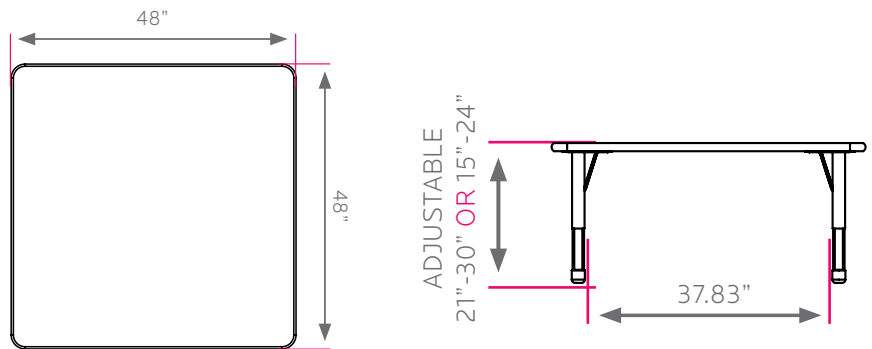

# husky activity table - square

model #: 04370, 04371

square activity table 48" x 48"

**DIMENSIONS + FREIGHT:**

MODEL #	D"	W"	H"	F.C.	CUBE	WEIGHT
04370	48"	48"	21"-30"	70	2.6	96 lbs.
04371	48"	48"	15"-24"	70	2.6	96 lbs.

**OVERVIEW:**

With their adjustable-height work surface and specially designed glides, Husky Activity Tables are ideal for elementary and high school environments.

The 1 1/4" thick **WORK SURFACE** consists of a 45 lb density particle board core with a 0.030" high pressure laminated surface and a 0.020" backer sheet. The edge of the work surface features T-mold that is stapled to the underside of the work surface every 6 - 8". The upper leg is made of 17-gauge, 1 3/4" diameter steel tube that is protected with a durable powder coat finish that matches the color of the nylon cap. Choose from eight colors that will bring excitement to the classroom. The 1/4" V-shaped support brace is welded to the top leg and 16-gauge mounting plate, which adds stability and strength. The easy-on brackets are mounted to the desktop for easy assembly, requiring only one screw per leg for secure assembly.

The chrome plated **LOWER LEG** is made out of a 13-gauge 1 1/2" diameter tube to resist scuffing and is complimented by a durable nylon cap matching the powder coat finish. The telescoping tube leg adjusts in 1" increments. The glide is a sock type that slides over the outside of the leg. This glide is made of glass-filled nylon that assures durability. The glide resists rust, stains, and scratches.