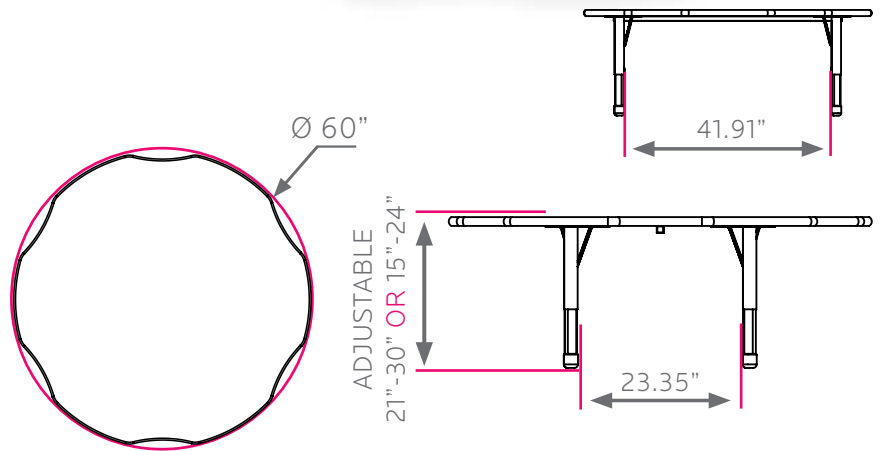

husky activity table - flower

model #: 04390, 04391

flower activity table 60" diameter

DIMENSIONS + FREIGHT:

MODEL #	D"	W"	H"	F.C.	CUBE	WEIGHT
04390	60"	60"	21"-30"	70	3.9	109 lbs.
04391	60"	60"	15"-24"	70	3.9	109 lbs.

OVERVIEW:

With their adjustable-height work surface and specially designed glides, Husky Activity Tables are ideal for elementary and high school environments.

The 1 1/4" thick **WORK SURFACE** consists of a 45 lb density particle board core with a 0.030" high pressure laminated surface and a 0.020" backer sheet. The edge of the work surface features T-mold that is stapled to the underside of the work surface every 6 - 8". The upper leg is made of 17-gauge, 1 3/4" diameter steel tube that is protected with a durable powder coat finish that matches the color of the nylon cap. Choose from eight colors that will bring excitement to the classroom. The 1/4" V-shaped support brace is welded to the top leg and 16-gauge mounting plate, which adds stability and strength. The easy-on brackets are mounted to the desktop for easy assembly, requiring only one screw per leg for secure assembly.

The chrome plated **LOWER LEG** is made out of a 13-gauge 1 1/2" diameter tube to resist scuffing and is complimented by a durable nylon cap matching the powder coat finish. The telescoping tube leg adjusts in 1" increments. The glide is a sock type that slides over the outside of the leg. This glide is made of glass-filled nylon that assures durability. The glide resists rust, stains, and scratches.