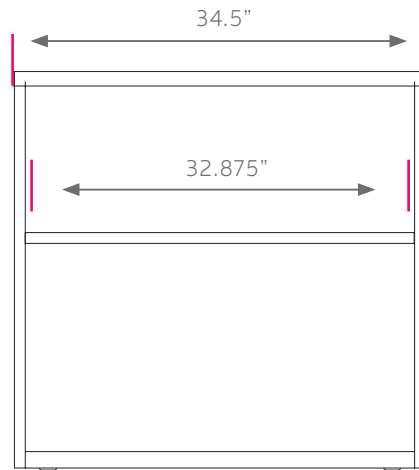

bookcase - 2 shelf

model #: 19164

bookcase, 2-shelf

DIMENSIONS:

MODEL #	D"	W"	H"	F.C.	WEIGHT
19164	12.5"	34.5"	29"	125	52 lbs.

OVERVIEW:

Fully welded Smith System™ Bookcases are built to last. Strong steel exterior featuring double wall side panels for extra strength and toughness.

The Bookcase comes fully welded in 20 gauge steel. Their slotted inside walls allow shelves to be adjusted in 1" increments with easy-to-use clips. The shelves are made of 32 3/4" x 12 3/8" 20-gauge steel with a 'C' bracket for added strength. The units are protected with a durable powder coat finish, in black or platinum.

The unit comes with 1 adjustable shelf.

frame COLORS

platinum

black