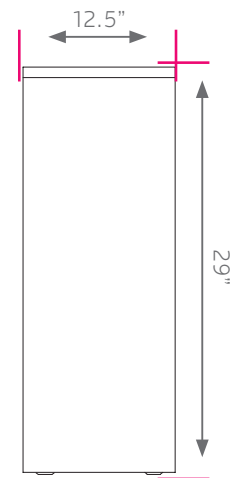

bookcase - 2 shelf

model #: 19164

bookcase, 2-shelf

DIMENSIONS:

MODEL #	D"	W"	H"	F.C.	WEIGHT
19164	12.5"	34.5"	29"	125	52 lbs.

OVERVIEW:

Fully welded Smith System™ Bookcases are built to last. Strong steel exterior featuring double wall side panels for extra strength and toughness.

The Bookcase comes fully welded in 20 gauge steel. Their slotted inside walls allow shelves to be adjusted in 1" increments with easy-to-use clips. The shelves are made of 32 3/4" x 12 3/8" 20-gauge steel with a 'C' bracket for added strength. The units are protected with a durable powder coat finish, in black or platinum.