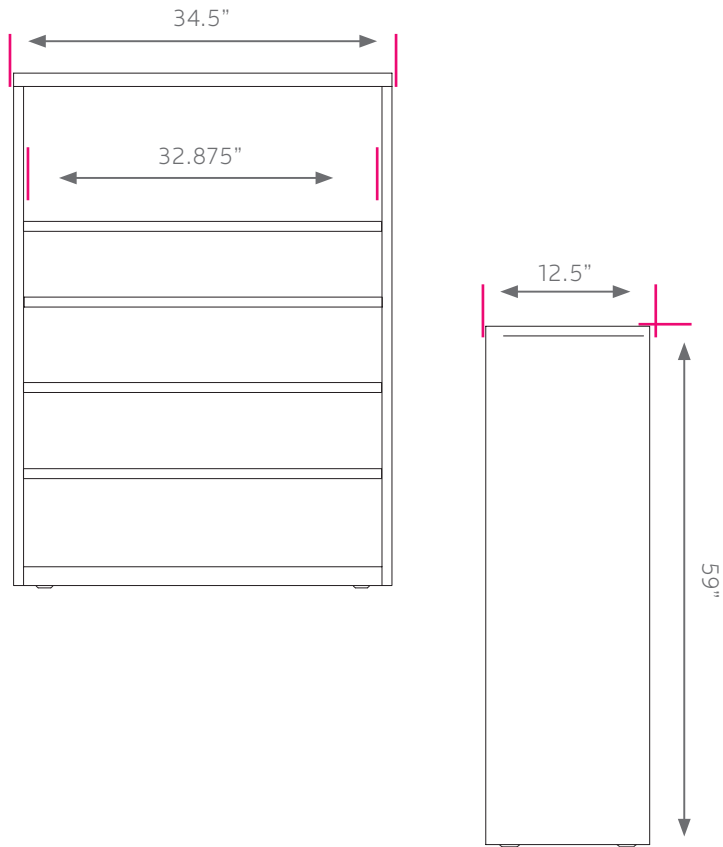

bookcase - 5 shelf

model #: 19166

bookcase, 5-shelf

DIMENSIONS:

MODEL #	D"	W"	H"	F.C.	WEIGHT
19166	12.5"	34.5"	59"	125	92 lbs.

OVERVIEW:

Fully welded Smith System™ Bookcases are built to last. Strong steel exterior featuring double wall side panels for extra strength and toughness.

The Bookcase comes fully welded in 20 gauge steel. Their slotted inside walls allow shelves to be adjusted in 1" increments with easy-to-use clips. The shelves are made of 32 3/4" x 12 3/8" 20-gauge steel with a 'C' bracket for added strength. The units are protected with a durable powder coat finish, in black or platinum.

The unit comes with 4 adjustable shelves.

frame COLORS

platinum

black