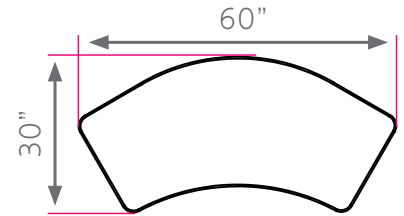

acrobat crescent desk 60"

model #: 26550

acrobat crescent desk 30" x 60"

OVERVIEW:

The Acrobat Crescent is great for individual or group work. A group of three can cluster around an I-O Post for shared connectivity. Features generous workspace with ample leg-to-leg space.

The 1 1/4" thick **WORK SURFACE** consists of a 45 lb. density particle board core with a .030" high-pressure laminated surface and a .020" melamine backer sheet. The edge of the work surface features 3/8" bumper edge molding that is mechanically fastened every 6 to 8 inches to assure a long lasting fit. The top is pre-drilled for ease of installation.

The **LEGS** are telescoping which allows height adjustment from 24" to 36" high. The legs are 1 5/8"W x 10"D double wall panel constructed of 12, 14 and 18-gauge steel with rounded edges. Cable ports in the upper leg create networking options from station to station and in the lower leg cable ports provide routing to the floor. The **BASE** is 16-gauge steel tube 1 3/4" x 2" nylon caps protect the feet. The legs also have 1" adjusting leveling glides.

DIMENSIONS:

MODEL #	D"	W"	H"	F.C.	CUBE	WEIGHT
26550	30"	60"	24" - 36"	70	6.5	125 lbs.
carton	33"	63"	3"			

Acrobat Workstations Top and Edge Choices

CHOICE 1 - 1 1/4" top with Bumper T-Mold no letter to follow Model No.