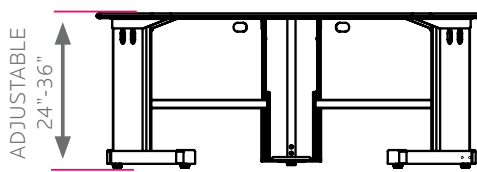

acrobat crescent desk 60"

model #: 26550

acrobat crescent desk 30" x 60"

OVERVIEW:

The Acrobat Crescent is great for individual or group work. A group of three can cluster around an I-O Post for shared connectivity. Features generous workspace with ample leg-to-leg space.

The 1 1/4" thick **WORK SURFACE** consists of a 45 lb. density particle board core with a .030" high-pressure laminated surface and a .020" melamine backer sheet. The edge of the work surface features 3/8" bumper edge molding that is mechanically fastened every 6 to 8 inches to assure a long lasting fit. The top is pre-drilled for ease of installation.

The **LEGS** are telescoping which allows height adjustment from 24" to 36" high. The legs are 1 5/8"W x 10"D double wall panel constructed of 12, 14 and 18-gauge steel with rounded edges. Cable ports in the upper leg create networking options from station to station and in the lower leg cable ports provide routing to the floor. The **BASE** is 16-gauge steel tube 1 3/4" x 2" nylon caps protect the feet. The legs also have 1" adjusting leveling glides.

The **MODESTY PANEL** is made from 18-gauge steel and features a built in raceway and cable ports in the upper corners. The panel connects to the worksurface and legs. Acrobat workstations can go mobile with optional 4" dual wheel casters; **Model #17574 (set of 5, 2 locking).**

DIMENSIONS:

MODEL #	D"	W"	H"	F.C.	CUBE	WEIGHT
26550	30"	60"	24" - 36"	70	6.5	125 lbs.
carton	33"	63"	3"			

Acrobat Workstations Top and Edge Choices

CHOICE 1 - 1 1/4" top with Bumper T-Mold no letter to follow Model No.

CHOICE 2 - 1 1/4" top with 4mm T-Mold to follow Model No.

ACROBAT CRESCENT LAMINATE COLOR CHOICE

- Amber Cherry
- Blond Echo
- Golden Oak
- Grey Nebula
- Pewter Mesh
- Wild Cherry
- Asian Night
- Fusion Maple
- Grey Mesh
- New Age Oak
- Tan Echo

FRAME COLOR CHOICE

- Black
- Platinum

ACROBAT CRESCENT EDGE COLOR CHOICE

- Apple
- Burgundy
- Charcoal
- Forest Green
- Mocha
- Persian Blue
- Red
- Black
- Cerulean
- Chocolate
- Fuchsia
- Navy
- Platinum
- White
- Blueberry
- Champagne
- Clementine
- Mint
- Orange
- Purple
- Yellow