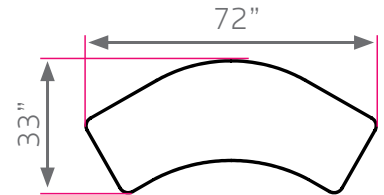

acrobat crescent desk 72"

model #: 26551

acrobat crescent desk 33" x 72"

OVERVIEW:

The Acrobat Crescent is great for individual or group work. A group of three can cluster around an I-O Post for shared connectivity. Features generous workspace with ample leg-to-leg space.

The 1 1/4" thick **WORK SURFACE** consists of a 45 lb. density particle board core with a .030" high-pressure laminated surface and a .020" melamine backer sheet. The edge of the work surface features 3/8" bumper edge molding that is mechanically fastened every 6 to 8 inches to assure a long lasting fit. The top is pre-drilled for ease of installation.

The **LEGS** are telescoping which allows height adjustment from 24" to 36" high. The legs are 1 5/8"W x 10"D double wall panel constructed of 12, 14 and 18-gauge steel with rounded edges. Cable ports in the upper leg create networking options from station to station and in the lower leg cable ports provide routing to the floor. The **BASE** is 16-gauge steel tube 1 3/4" x 2" nylon caps protect the feet. The legs also have 1" adjusting leveling glides.

DIMENSIONS:

MODEL #	D"	W"	H"	F.C.	CUBE	WEIGHT
26551	33"	72"	24" - 36"	70	7.5	140 lbs.
carton	36"	74"	3"			

Acrobat Workstations Top and Edge Choices

CHOICE 1 - 1 1/4" top with Bumper T-Mold no letter to follow Model No.