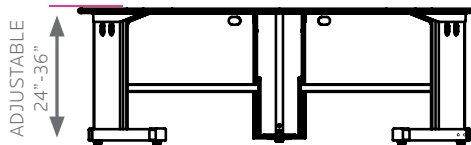

acrobat crescent desk 72"

model #: 26551

acrobat crescent desk 33" x 72"

OVERVIEW:

The Acrobat Crescent is great for individual or group work. A group of three can cluster around an I-O Post for shared connectivity. Features generous workspace with ample leg-to-leg space.

The 1 1/4" thick **WORK SURFACE** consists of a 45 lb. density particle board core with a .030" high-pressure laminated surface and a .020" melamine backer sheet. The edge of the work surface features 3/8" bumper edge molding that is mechanically fastened every 6 to 8 inches to assure a long lasting fit. The top is pre-drilled for ease of installation.

The **LEGS** are telescoping which allows height adjustment from 24" to 36" high. The legs are 1 5/8"W x 10"D double wall panel constructed of 12, 14 and 18-gauge steel with rounded edges. Cable ports in the upper leg create networking options from station to station and in the lower leg cable ports provide routing to the floor. The **BASE** is 16-gauge steel tube 1 3/4" x 2" nylon caps protect the feet. The legs also have 1" adjusting leveling glides.

The **MODESTY PANEL** is made from 18-gauge steel and features a built in raceway and cable ports in the upper corners. The panel connects to the worksurface and legs. Acrobat workstations can go mobile with optional 4" dual wheel casters; **Model #17574 (set of 5, 2 locking).**

DIMENSIONS:

MODEL #	D"	W"	H"	F.C.	CUBE	WEIGHT
26551	33"	72"	24" - 36"	70	7.5	140 lbs.
carton	36"	74"	3"			

Acrobat Workstations Top and Edge Choices

CHOICE 1 - 1 1/4" top with Bumper T-Mold no letter to follow Model No.

CHOICE 2 - 1 1/4" top with 4mm T-Mold to follow Model No.

ACROBAT CRESCENT LAMINATE COLOR CHOICE

- Amber Cherry
- Blond Echo
- Golden Oak
- Grey Nebula
- Pewter Mesh
- Wild Cherry
- Asian Night
- Fusion Maple
- Grey Mesh
- New Age Oak
- Tan Echo

FRAME COLOR CHOICE

- Black
- Platinum

ACROBAT CRESCENT EDGE COLOR CHOICE

- Apple
- Burgundy
- Charcoal
- Forest Green
- Mocha
- Persian Blue
- Red
- Black
- Cerulean
- Chocolate
- Fuchsia
- Navy
- Platinum
- White
- Blueberry
- Champagne
- Clementine
- Mint
- Orange
- Purple
- Yellow