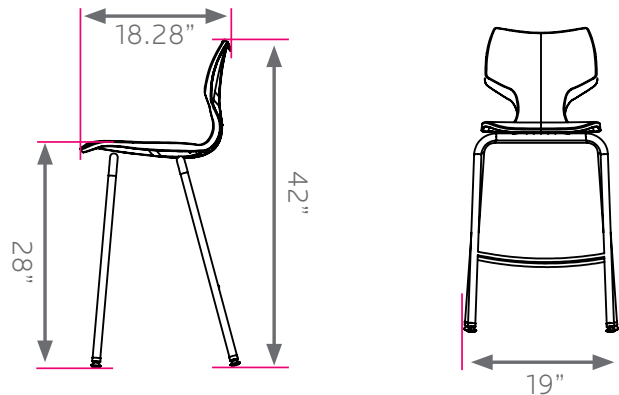

The **FRAME** is constructed of strong 1" x 18-gauge tubing that is chrome plated for long lasting, durable finish is capped off with our durable nylon base swivel glides (steel and felt also available). The shell is attached to 16-gauge brackets via a metal to metal steel riveted connection and includes an integrated handle molded in for easy pick-up and moving of the chair.

OPTIONS:

Nylon glide is standard.

Felt glide option : Add 'F' to follow Model No.
Steel glide option : Add 'S' to follow Model No.

(set of 4 installed - upcharge for felt or steel glide).

DIMENSIONS:

*UPS ELIGIBLE

| MODEL # | SHELL (H") | D" | W" | H"(A) | H"(B) | F.C. | CUBE | WEIGHT |
|---------|-------------|---------|-------|--------|-------|------|------|---------|
| 11889 | A(24") | 18.28" | 19" | 24" | 38" | 125 | 2.0 | 12 lbs. |
| 11890 | A(28") | 18.28" | 19" | 28" | 42" | 125 | 2.0 | 13 lbs. |
| | carton dims | 27.125" | 21.5" | 42.25" | 29" | | | |

Model 11890 (28" Seat Height)

Model 11889 (24" Seat Height)

Flavors™ Frame Color Options

CHROME
CHR

PLATINUM
PLT

Flavors™ Shell Color Options

APPLE A

BLACK B