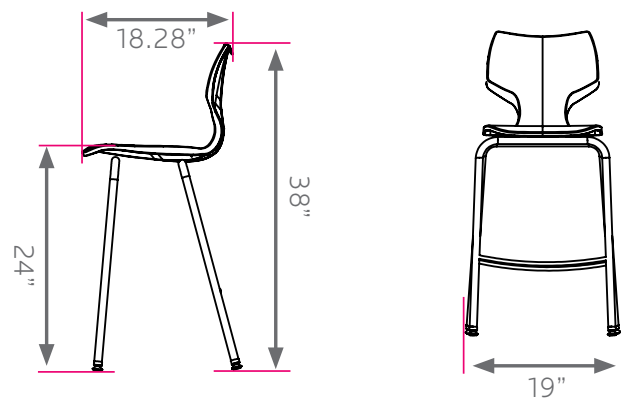

The **FRAME** is constructed of strong 1" x 18-gauge tubing that is chrome plated for long lasting, durable finish is capped off with our durable nylon base swivel glides (steel and felt also available). The shell is attached to 16-gauge brackets via a metal to metal steel riveted connection and includes an integrated handle molded in for easy pick-up and moving of the chair.

OPTIONS:

Nylon glide is standard.

Felt glide option : Add 'F' to follow Model No.
Steel glide option : Add 'S' to follow Model No.

(set of 4 installed - upcharge for felt or steel glide).

DIMENSIONS:

*UPS ELIGIBLE

| MODEL # | SHELL (H") | D" | W" | H"(A) | H"(B) | F.C. | CUBE | WEIGHT |
|---------|-------------|---------|-------|--------|-------|------|------|---------|
| 11889 | A(24") | 18.28" | 19" | 24" | 38" | 125 | 2.0 | 12 lbs. |
| 11890 | A(28") | 18.28" | 19" | 28" | 42" | 125 | 2.0 | 13 lbs. |
| | carton dims | 27.125" | 21.5" | 42.25" | 29" | | | |

Model 11890 (28" Seat Height)

Model 11889 (24" Seat Height)

Flavors™ Frame Color Options

CHROME
CHR

PLATINUM
PLT

Flavors™ Shell Color Options

APPLE A

BLACK B