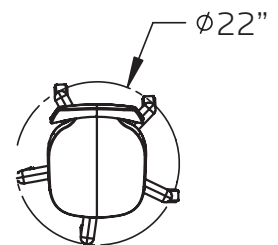

11830, 11831

'B' Shell

B shell