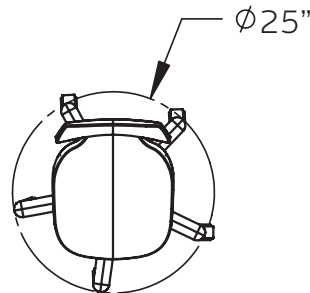

DIMENSIONS:

*UPS ELIGIBLE

MODEL #	SHELL	D"	W"	H"	F.C.	CUBE	WEIGHT
11830	B (casters)	22"	22"	14" - 18"	85	2.1	26 lbs.
11831	B (glides)	22"	22"	14" - 18"	85	2.1	26 lbs.
11840	A (casters)	25"	25"	16" - 21"	85	2.1	26 lbs.
11841	A (glides)	25"	25"	16" - 21"	85	2.1	26 lbs.

11840, 11841

'A' Shell

A shell