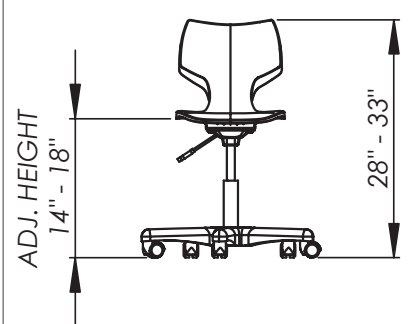

'A' SHELL (#11840 & #11841)

5-Star Base	25" diameter
Seat Height	16" - 21" height adjustable

'B' SHELL (#11830 & #11831) *

5-Star Base	22" diameter
Seat Height	14" - 18" height adjustable

*recommended for Elementary students.

DIMENSIONS:

*UPS ELIGIBLE

MODEL #	SHELL	D"	W"	H"	F.C.	CUBE	WEIGHT
11830	B (casters)	22"	22"	14" - 18"	85	2.1	26 lbs.
11831	B (glides)	22"	22"	14" - 18"	85	2.1	26 lbs.
11840	A (casters)	25"	25"	16" - 21"	85	2.1	26 lbs.
11841	A (glides)	25"	25"	16" - 21"	85	2.1	26 lbs.

11840, 11841

'A' Shell

A shell

11830, 11831

'B' Shell

B shell

5-Star Adjustable Chair Base

BLACK
BLA