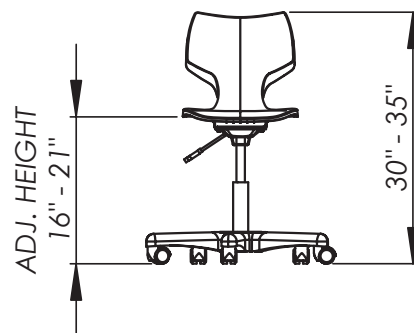

DIMENSIONS:

*UPS ELIGIBLE

MODEL #	SHELL	D"	W"	H"	F.C.	CUBE	WEIGHT
11830	B (casters)	22"	22"	14" - 18"	85	2.1	26 lbs.
11831	B (glides)	22"	22"	14" - 18"	85	2.1	26 lbs.
11840	A (casters)	25"	25"	16" - 21"	85	2.1	26 lbs.
11841	A (glides)	25"	25"	16" - 21"	85	2.1	26 lbs.

11840, 11841

'A' Shell

A shell