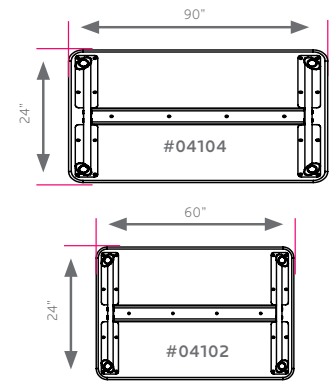

interchange activity tables

model #: 04100-04104 + 04131

24" deep rectangles

DIMENSIONS + FREIGHT:

MODEL #	D"	W"	H"	F.C.	CUBE	WEIGHT
04100	24"	36"	22" - 34"	70	1.75	68 lbs.
04101	24"	48"	22" - 34"	70	2.3	82 lbs.
04102	24"	60"	22" - 34"	70	2.9	92 lbs.
04103	24"	72"	22" - 34"	70	3.5	107 lbs.
04104	24"	90"	22" - 34"	70	4.4	122 lbs.
04131	24"	54"	22" - 34"	70	2.6	88 lbs.

The **LEG SETS** are made in pairs, made of 16 gauge steel elliptical stems and inserts, 14 gauge cross brace and 12 gauge plates. Frame consists of two fully welded segments. Legs have a full, even and long lasting powdercoat finish. Ends are protected with a textured cap and securely captured leveling glide for fine tuning adjustment on uneven floors. Table height adjusts from 22" - 34" in 1" increments. Adjustment for each leg is secured by two 3/8" set screws.

The **WORK SURFACE** is made of 1 1/4" or 3/4" thick, high density particle board core, double sided with a 0.030" high pressure laminate and bumper edge that is mechanically fastened every 6"-8". Tops are pre-drilled for leg set attachment and ease of installation. Tables and legs are supported by one or more 2" x 3" channels with four breakovers for optimum strength.

INTERCHANGE TOP & EDGE PROFILE

optional interchange casterpacks:

Make it mobile with 3" casters
Order Model 17576
Black or Platinum cap available.

24", 30" & 36" deep activity tables feature one center support channel 2" x 3" wide 14-gauge steel, with 11-gauge steel endplates for stability