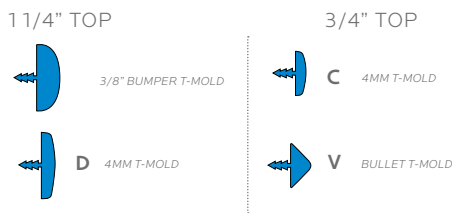

24" deep rectangles

DIMENSIONS + FREIGHT:

MODEL #	D"	W"	H"	F.C.	CUBE	WEIGHT
04100	24"	36"	22" - 34"	70	1.75	68 lbs.
04101	24"	48"	22" - 34"	70	2.3	82 lbs.
04102	24"	60"	22" - 34"	70	2.9	92 lbs.
04103	24"	72"	22" - 34"	70	3.5	107 lbs.
04104	24"	90"	22" - 34"	70	4.4	122 lbs.
04131	24"	54"	22" - 34"	70	2.6	88 lbs.

OVERVIEW:

The Interchange Activity Tables have a rejuvenated look with our Interchange Ellipse leg sets. The tables offer a stable work surface for the classroom. Interchange Activity tables match the look and style of Interchange student desks for a uniform look in the classroom.

The **LEG SETS** are made in pairs, made of 16 gauge steel elliptical stems and inserts, 14 gauge cross brace and 12 gauge plates. Frame consists of two fully welded segments. Legs have a full, even and long lasting powdercoat finish. Ends are protected with a textured cap and securely captured leveling glide for fine tuning adjustment on uneven floors. Table height adjusts from 22" - 34" in 1" increments. Adjustment for each leg is secured by two 3/8" set screws.

The **WORK SURFACE** is made of 1 1/4" or 3/4" thick, high density particle board core, double sided with a 0.030" high pressure laminate and bumper edge that is mechanically fastened every 6"-8". Tops are pre-drilled for leg set attachment and ease of installation. Tables and legs are supported by one or more 2" x 3" channels with four breakovers for optimum strength.

INTERCHANGE TOP & EDGE PROFILE

optional interchange casterpacks:

Make it mobile with 3" casters
Order Model 17576
Black or Platinum cap available.