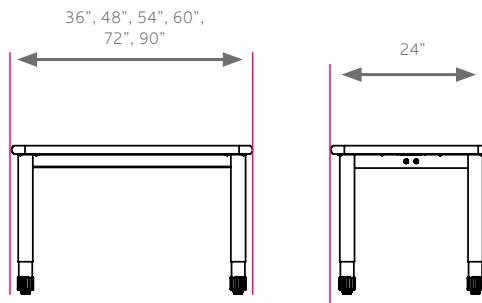

The **LEG SETS** are made in pairs, made of 16 gauge steel elliptical stems and inserts, 14 gauge cross brace and 12 gauge plates. Frame consists of two fully welded segments. Legs have a full, even and long lasting powdercoat finish. Ends are protected with a textured cap and securely captured leveling glide for fine tuning adjustment on uneven floors. Table height adjusts from 22" - 34" in 1" increments. Adjustment for each leg is secured by two 3/8" set screws.

The **WORK SURFACE** is made of 1 1/4" or 3/4" thick, high density particle board core, double sided with a 0.030" high pressure laminate and bumper edge that is mechanically fastened every 6"-8". Tops are pre-drilled for leg set attachment and ease of installation. Tables and legs are supported by one or more 2" x 3" channels with four breakovers for optimum strength.

INTERCHANGE TOP & EDGE PROFILE

optional interchange casterpacks:

Make it mobile with 3" casters
Order Model 17576
Black or Platinum cap available.

24", 30" & 36" deep activity tables feature one center support channel 2" x 3" wide 14-gauge steel, with 11-gauge steel endplates for stability