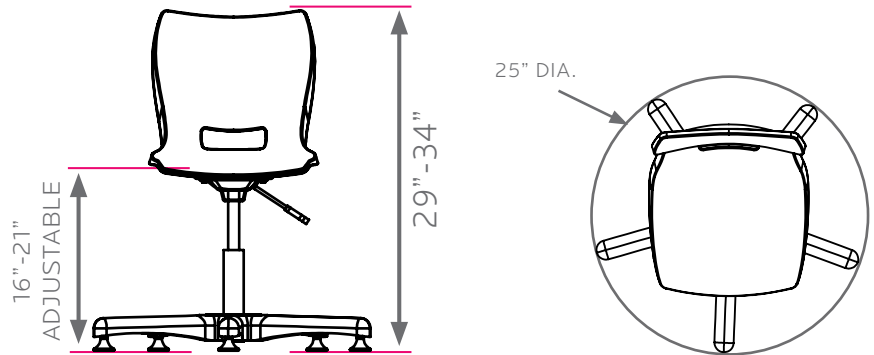

plato adjustable chair

model #: 00960, 00961

DIMENSIONS + FREIGHT: * product is UPSable.

MODEL #	D"	W"	H"	F.C.	CUBE	WEIGHT
00960 (glides)	25"	25"	16" - 21"	85	2.1	26 lbs.
00961 (casters)	25"	25"	16" - 21"	85	2.1	26 lbs.
carton dimension	27"	22"	43"			

OVERVIEW:

Plato seating offers the student comfort thanks to it's generous seat pan and seatback that provides some flex front-to-back and pronounced lumbar support, encouraging good posture and breathing on the part of the student. It's fresh, yet familiar shape connotes comfort to the student. The Adjustable Plato Chairs adjust from 16" to 21" in height, available in 18 colors and feature a 5-star base that comes in black. Available with glides or casters.

MATERIALS:

The **SHELL** is 100% virgin polypropylene material with a shallow seat pan to allow side-to-side movement. The back has integrated lumbar support for optimum comfort and minimal back pressure.

The seat is secured to the **FRAME** with an 11-gauge plate mounted by 4 screws beneath the chair. The plate attaches to a pneumatic lift, which is a hydraulic cylinder that allows a full 360 degrees swivel. It comes with a black nylon base with a 25" diameter 5-star design and in a choice of 2" soft tread casters or glides.