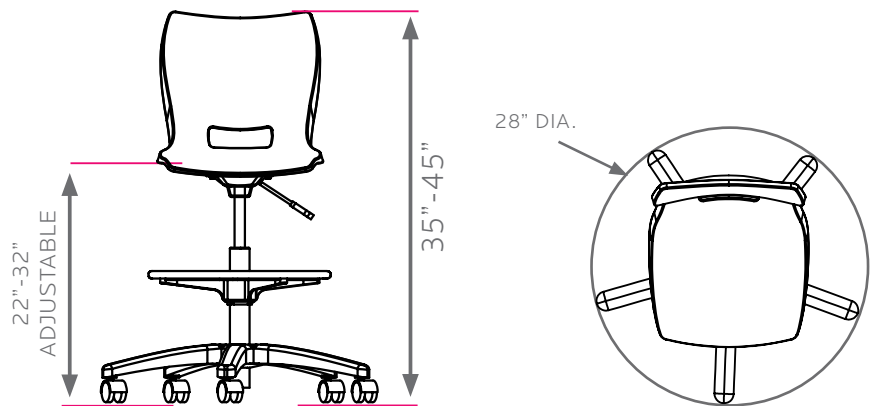

plato adjustable stool

model #: 00965, 00966

DIMENSIONS + FREIGHT: * product is UPSable.

MODEL #	D"	W"	H"	F.C.	CUBE	WEIGHT
00965 (glides)	28"	28"	22" - 32"	85	2.4	34 lbs.
00966 (casters)	28"	28"	22" - 32"	85	2.4	34 lbs.

OVERVIEW:

Plato seating offers the student comfort thanks to its generous seat pan and seatback that provides some flex front-to-back and pronounced lumbar support, encouraging good posture and breathing on the part of the student. It's fresh, yet familiar shape connotes comfort to the student. The Adjustable Plato Stool adjust from 22" to 32" in height, available in 18 colors and feature a 5-star base that comes in black. Available with glides or casters.

MATERIALS:

The **SHELL** is 100% virgin polypropylene material with a shallow seat pan to allow side-to-side movement. The back has integrated lumbar support for optimum comfort and minimal back pressure.

The seat is secured to the **FRAME** with an 11-gauge plate mounted by 4 screws beneath the chair. The plate attaches to a pneumatic lift, which is a hydraulic cylinder that allows a full 360 degrees swivel. It comes with a black nylon base with a 28" diameter 5-star design and includes 18" foot ring to support feet. Choose 2" soft tread casters or glides.