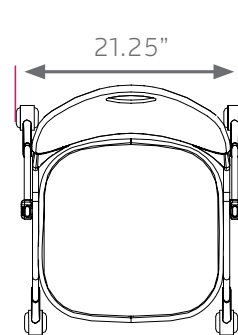

OPTIONS:

Add a **LEFT & RIGHT ARMS** to UXL Nest & Fold Chairs for a pair of platinum padded arm rests to maximize comfort.

Left & Right Arms, add 'LR' to end.
NF187F_P_LR

+ LR

Shown w/ optional Left & Right Arm