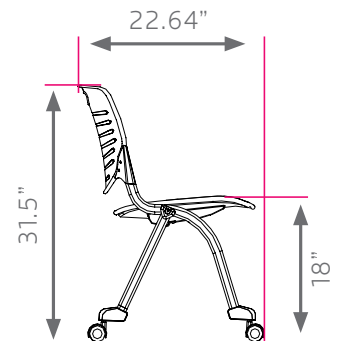

uxl nest & fold chair

model #: NF187F_P_

uxl nest & fold chair

DIMENSIONS + FREIGHT: *product is UPSable.

MODEL #	D"	W"	H"	F.C.	WEIGHT
NF187F_P_	22.64	21.25	18	125	14 lbs.

OVERVIEW:

The UXL line of seating is highly customizable with over 17 mix and match seat and seat back colors. The UXL Nest & Fold chair conveniently nests into other UXL Nest & Fold chairs for storage. The fabric seat pan folds upward into the seatback to allow this. Nest & Fold chairs come equipped with casters and a fabric seat (available in 17 colors).

MATERIALS:

The **CHAIR FRAME** is 0.59" x 1.18" x 0.078" thick oval shaped cold rolled steel tube and 0.75" diameter x 0.078" thick round steel tube. The frame is fully welded and has a platinum powder-coat paint finish.

OPTIONS:

Add a **LEFT & RIGHT ARMS** to UXL Nest & Fold Chairs for a pair of platinum padded arm rests to maximize comfort.

Left & Right Arms, add 'LR' to end.
NF187F_P_LR

+ LR

Shown w/ optional Left & Right Arm