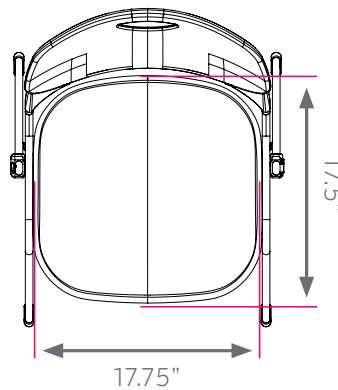

uxl nest & fold chair

model #: NF187F_P_

uxl nest & fold chair

DIMENSIONS + FREIGHT: *product is UPSable.

MODEL #	D"	W"	H"	F.C.	WEIGHT
NF187F_P_	22.64	21.25	18	125	14 lbs.

OVERVIEW:

The UXL line of seating is highly customizable with over 17 mix and match seat and seat back colors. The UXL Nest & Fold chair conveniently nests into other UXL Nest & Fold chairs for storage. The fabric seat pan folds upward into the seatback to allow this. Nest & Fold chairs come equipped with casters and a fabric seat (available in 17 colors).

MATERIALS:

The **CHAIR FRAME** is 0.59" x 1.18" x 0.078" thick oval shaped cold rolled steel tube and 0.75" diameter x 0.078" thick round steel tube. The frame is fully welded and has a platinum powder-coat paint finish.

The **BACKREST** is made from 100% virgin polypropylene material with high impact strength. The backrest is supported with a metal bar insert that provides extreme back support. The Nest & Fold seat is a fabric material that provides comfort and support. The durable casters maintain mobility by maneuvering easily on all different types of surfaces.

OPTIONS:

Add a **LEFT & RIGHT ARMS** to UXL Nest & Fold Chairs for a pair of platinum padded arm rests to maximize comfort.

Left & Right Arms, add 'LR' to end.
NF187F_P_LR

+ LR

Shown w/ optional Left & Right Arm