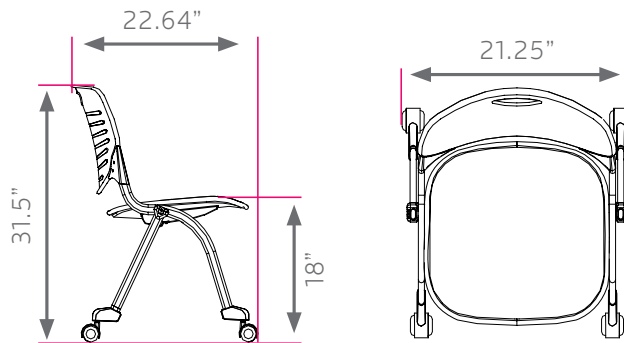

uxl nest & fold chair

model #: NF187F_P_

uxl nest & fold chair

DIMENSIONS + FREIGHT: *product is UPSable.

MODEL #	D"	W"	H"	F.C.	WEIGHT
NF187F_P_	22.64	21.25	18	125	14 lbs.

OVERVIEW:

The UXL line of seating is highly customizable with over 17 mix and match seat and seat back colors. The UXL Nest & Fold chair conveniently nests into other UXL Nest & Fold chairs for storage. The fabric seat pan folds upward into the seatback to allow this. Nest & Fold chairs come equipped with casters and a fabric seat (available in 17 colors).

MATERIALS:

The **CHAIR FRAME** is 0.59" x 1.18" x 0.078" thick oval shaped cold rolled steel tube and 0.75" diameter x 0.078" thick round steel tube. The frame is fully welded and has a platinum powder-coat paint finish.

The **BACKREST** is made from 100% virgin polypropylene material with high impact strength. The backrest is supported with a metal bar insert that provides extreme back support. The Nest & Fold seat is a fabric material that provides comfort and support. The durable casters maintain mobility by maneuvering easily on all different types of surfaces.

OPTIONS:

Add a **LEFT & RIGHT ARMS** to UXL Nest & Fold Chairs for a pair of platinum padded arm rests to maximize comfort.

Left & Right Arms, add 'LR' to end.
NF187F_P_LR

+ LR

FRAME

- PLATINUM

SHELL & FABRIC COLOR CHOICE

● APPLE A	● CHOCOLATE Q	● MOCHA T	○ WHITE M
● BLACK B	● CLEMENTINE E	● NAVY I	● YELLOW N
● BLUEBERRY C	● FOREST GREEN F	● PERSIAN BLUE J	
● BURGUNDY D	● FUCHSIA G	● PURPLE K	
● CERULEAN S	● MINT H	● RED L