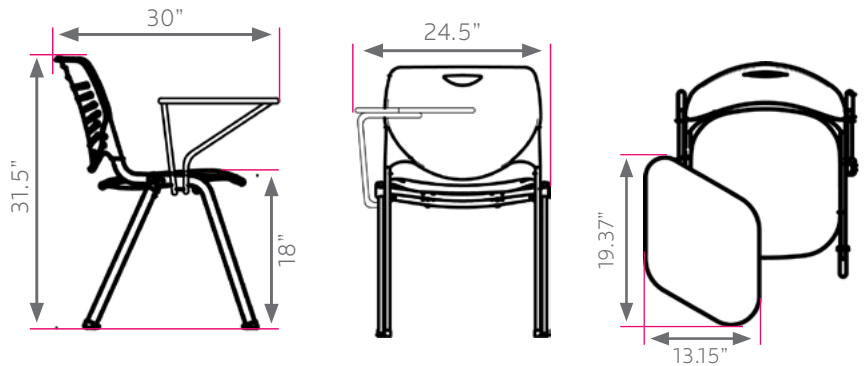

FRAME

- PLATINUM

LAMINATE CHOICES

- AMBER CHERRY **AME**
- ASIAN NIGHT **ANG**
- BLOND ECHO **BEE**
- FUSION MAPLE **MAP**
- GOLDEN OAK **GOK**
- GREY MESH **GRE**
- GREY NEBULA **GNB**
- NEW AGE OAK **NEW**
- PEWTER MESH **PEW**
- TAN ECHO **TAC**
- WILD CHERRY **CHE**

SHELL & EDGE COLOR CHOICE

1. APPLE **A**
   - BLACK **B**
   - BLUEBERRY **C**
   - BURGUNDY **D**
   - CERULEAN **S**
   - CHOCOLATE **Q**
   - CLEMENTINE **E**
   - FOREST GREEN **F**
   - FUCHSIA **G**
   - MINT **H**
   - MOCHA **T**
   - NAVY **I**
   - PERSIAN BLUE **J**
   - PURPLE **K**
   - RED **L**
   - WHITE **M**
   - YELLOW **N**
2. **Edge only:**
3. PLATINUM **P**
   - CHAMPAGNE **O**